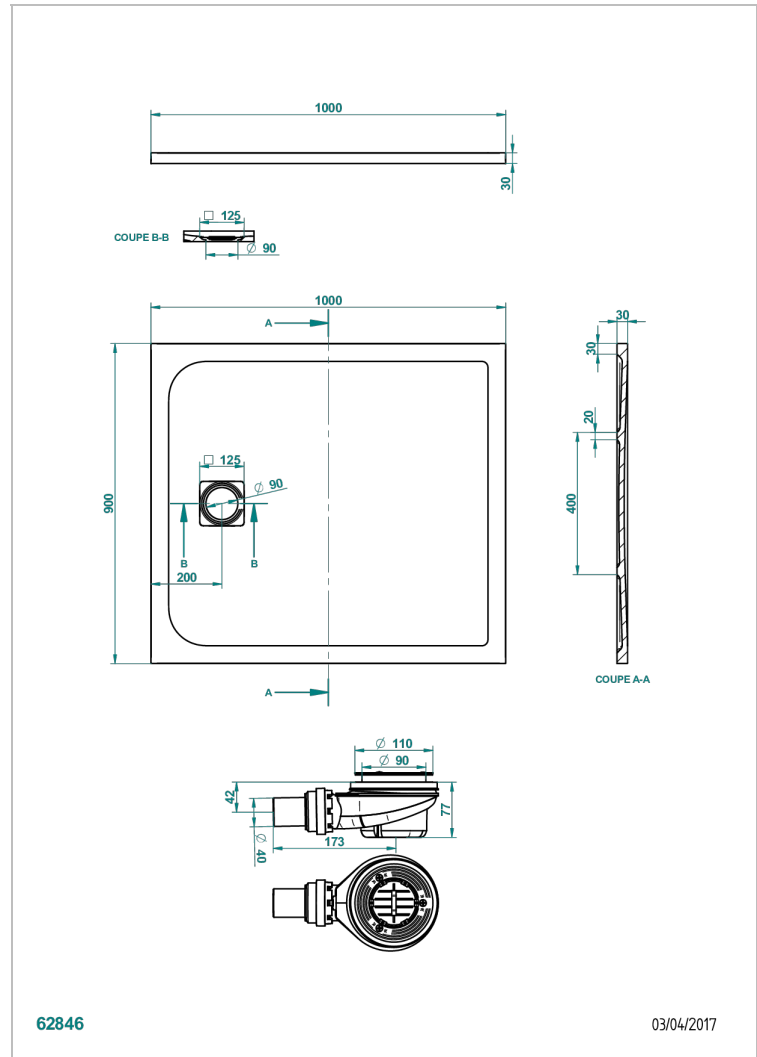

# SHOWER TRAYS

B15-R506

Pollensa shower tray 90 x 100 cm, delivered with drain Ø90 mm & waste cover in matt stainless steel

## CHARACTERISTIC

- Shower trays
- Pollensa shower tray 90 x 100 cm, delivered with drain Ø90 mm & waste cover in matt stainless steel