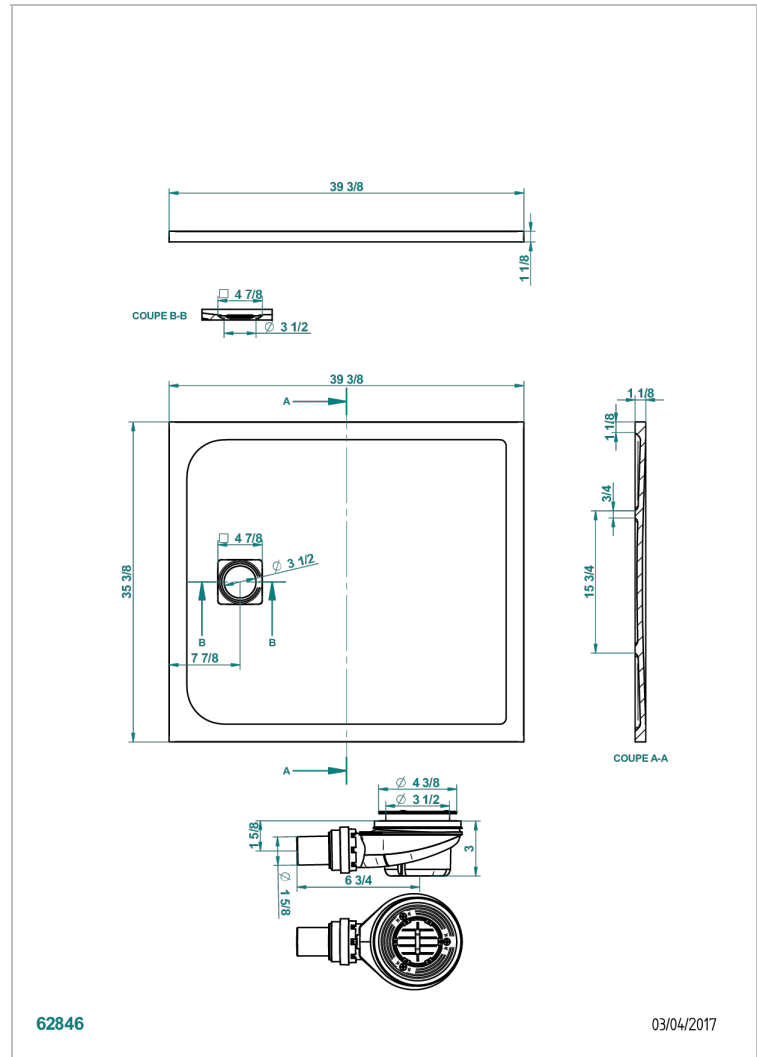

SHOWER TRAYS

B15-R506

Pollensa shower tray 90 x 100 cm, delivered with drain Ø90 mm & waste cover in matt stainless steel

CHARACTERISTIC

- Shower trays
- Pollensa shower tray 90 x 100 cm, delivered with drain Ø90 mm & waste cover in matt stainless steel