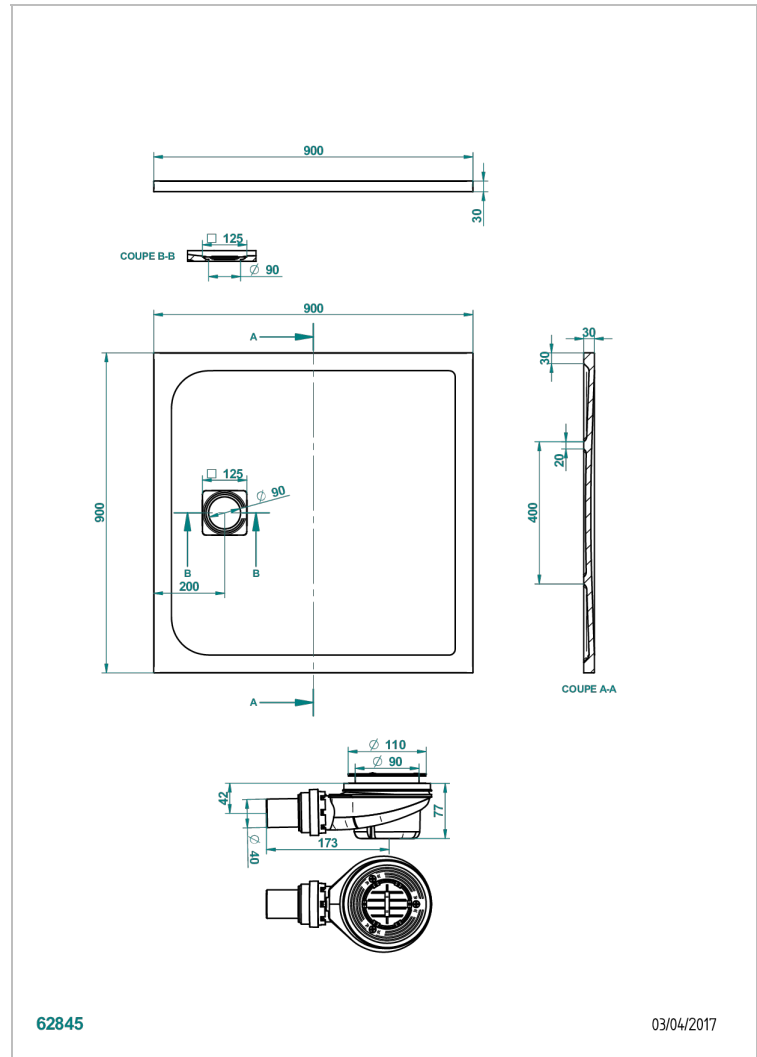

# SHOWER TRAYS

B15-R505

Pollensa shower tray 90 x 90cm delivered with drain Ø90 mm & waste cover in matt stainless steel

62845

03/04/2017

## CHARACTERISTIC

- Shower trays
- Pollensa shower tray 90 x 90cm delivered with drain Ø90 mm & waste cover in matt stainless steel