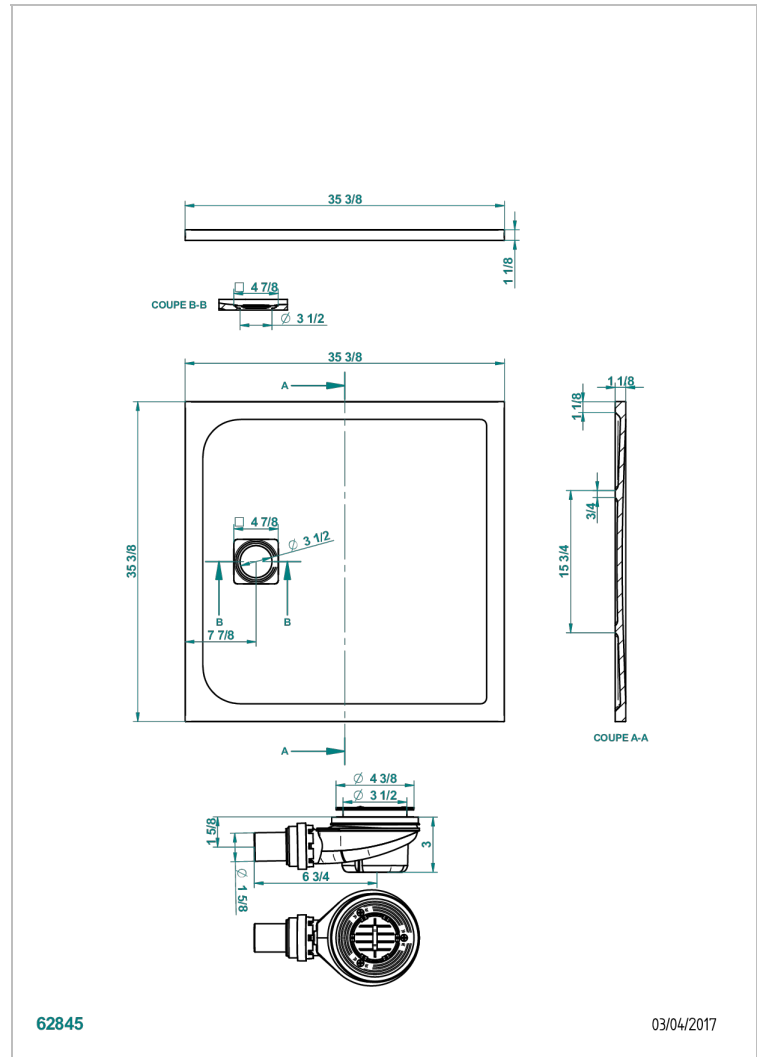

SHOWER TRAYS

B15-R505

Pollensa shower tray 90 x 90cm delivered with drain Ø90 mm & waste cover in matt stainless steel

62845

03/04/2017

CHARACTERISTIC

- Shower trays
- Pollensa shower tray 90 x 90cm delivered with drain Ø90 mm & waste cover in matt stainless steel