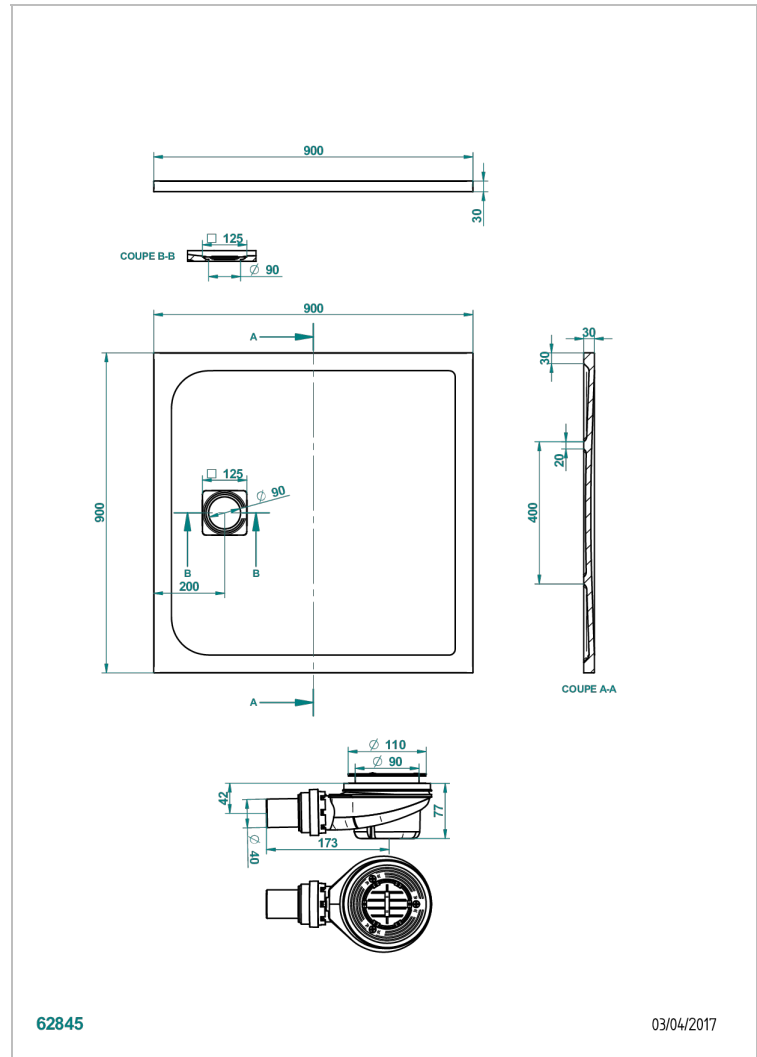

SHOWER TRAYS

B15-R505

Pollensa shower tray 90 x 90cm delivered with drain Ø90 mm & waste cover in matt stainless steel

62845

03/04/2017

CHARACTERISTIC

- Shower trays
- Pollensa shower tray 90 x 90cm delivered with drain Ø90 mm & waste cover in matt stainless steel