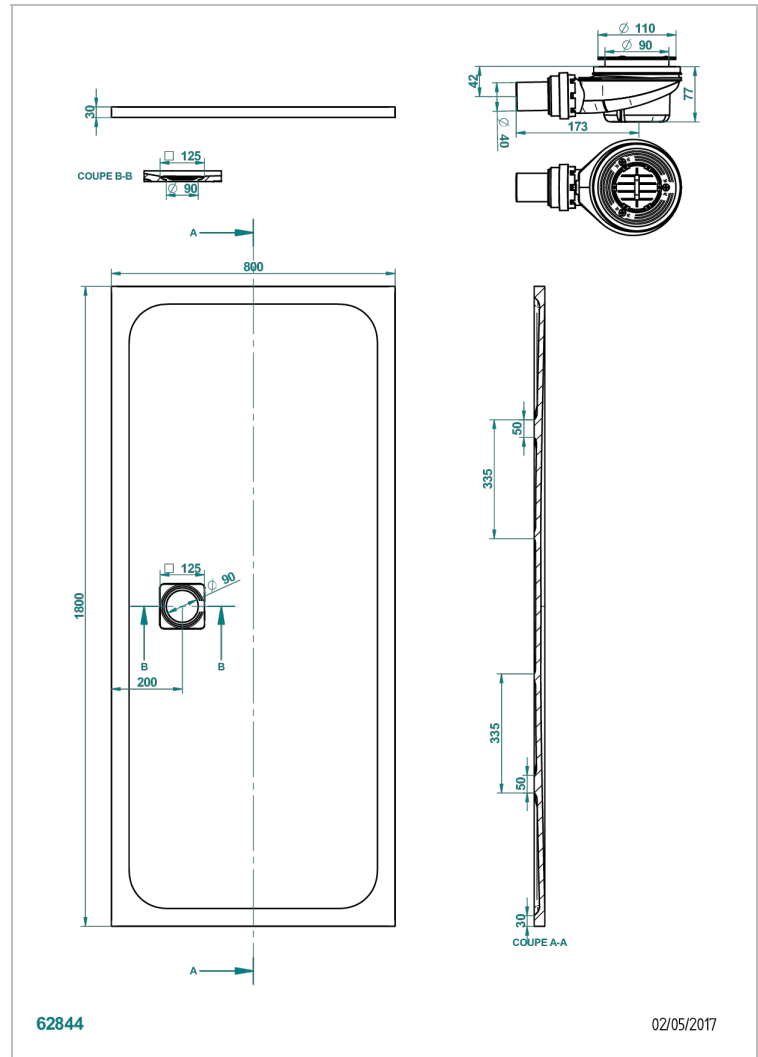

SHOWER TRAYS

B15-R504

Pollensa shower tray 80 x 180 cm, delivered with drain Ø90 mm & waste cover in matt stainless steel

THG[®]
PARIS

CHARACTERISTIC

- Shower trays
- Pollensa shower tray 80 x 180 cm, delivered with drain Ø90 mm & waste cover in matt stainless steel