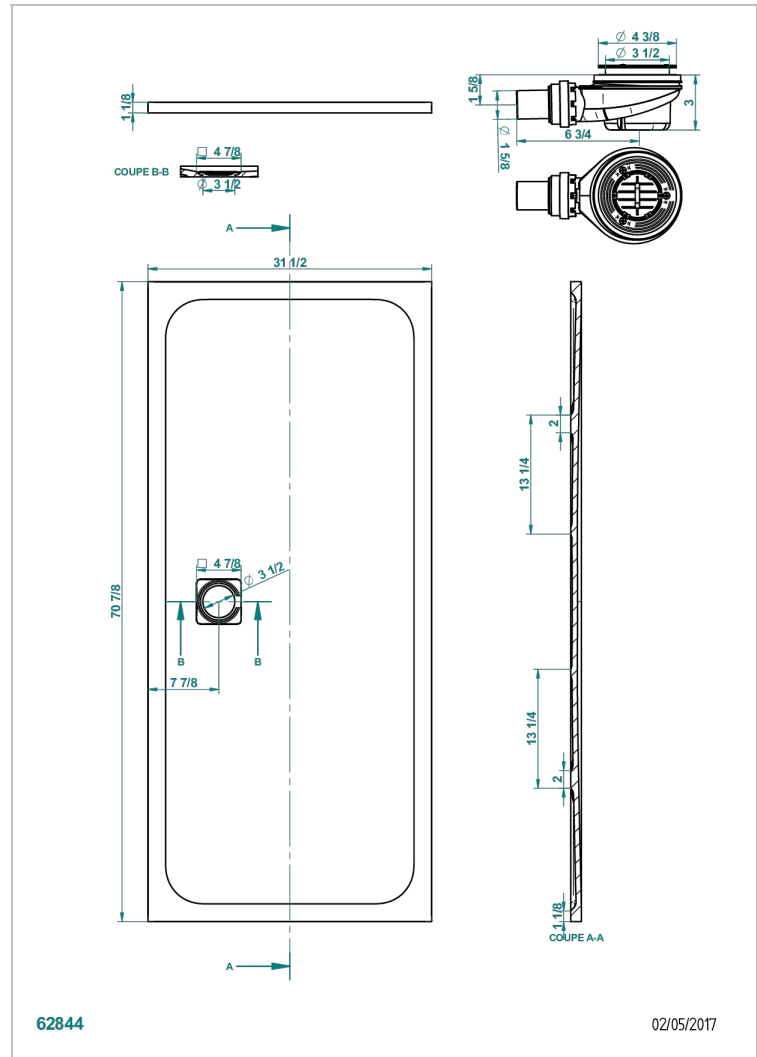

SHOWER TRAYS

B15-R504

THG[®]
PARIS

Pollensa shower tray 80 x 180 cm, delivered with drain Ø90 mm & waste cover in matt stainless steel

CHARACTERISTIC

- Shower trays
- Pollensa shower tray 80 x 180 cm, delivered with drain Ø90 mm & waste cover in matt stainless steel