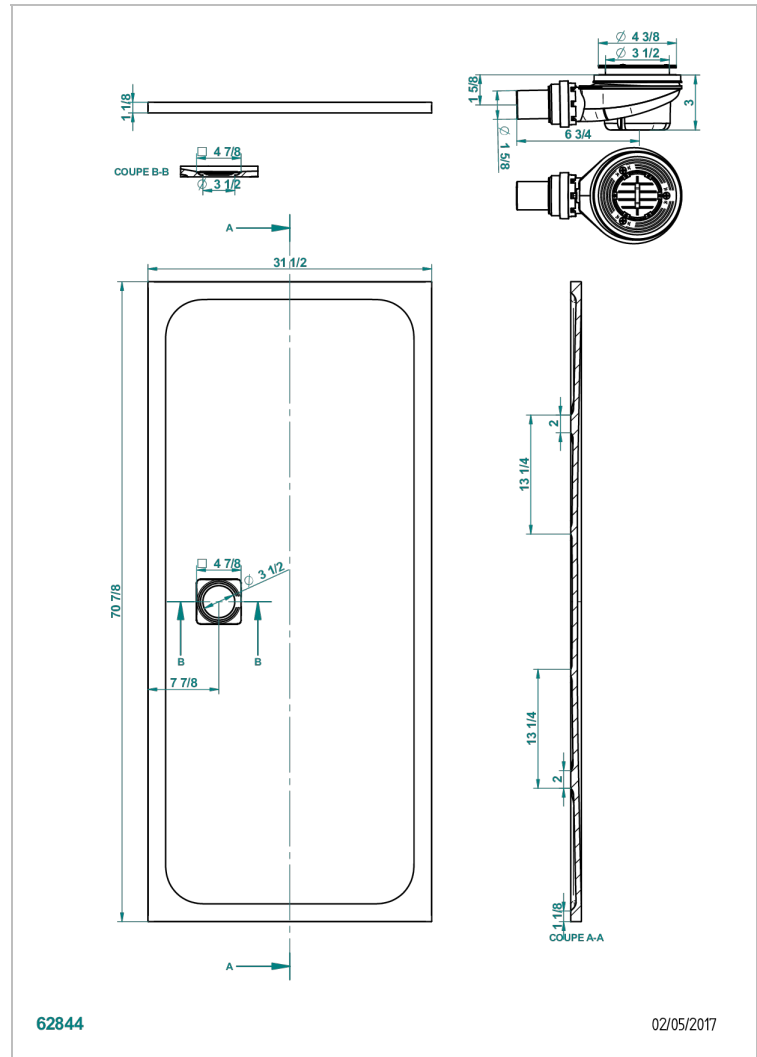

SHOWER TRAYS

B15-R504

Pollensa shower tray 80 x 180 cm, delivered with drain Ø90 mm & waste cover in matt stainless steel

CHARACTERISTIC

- Shower trays
- Pollensa shower tray 80 x 180 cm, delivered with drain Ø90 mm & waste cover in matt stainless steel