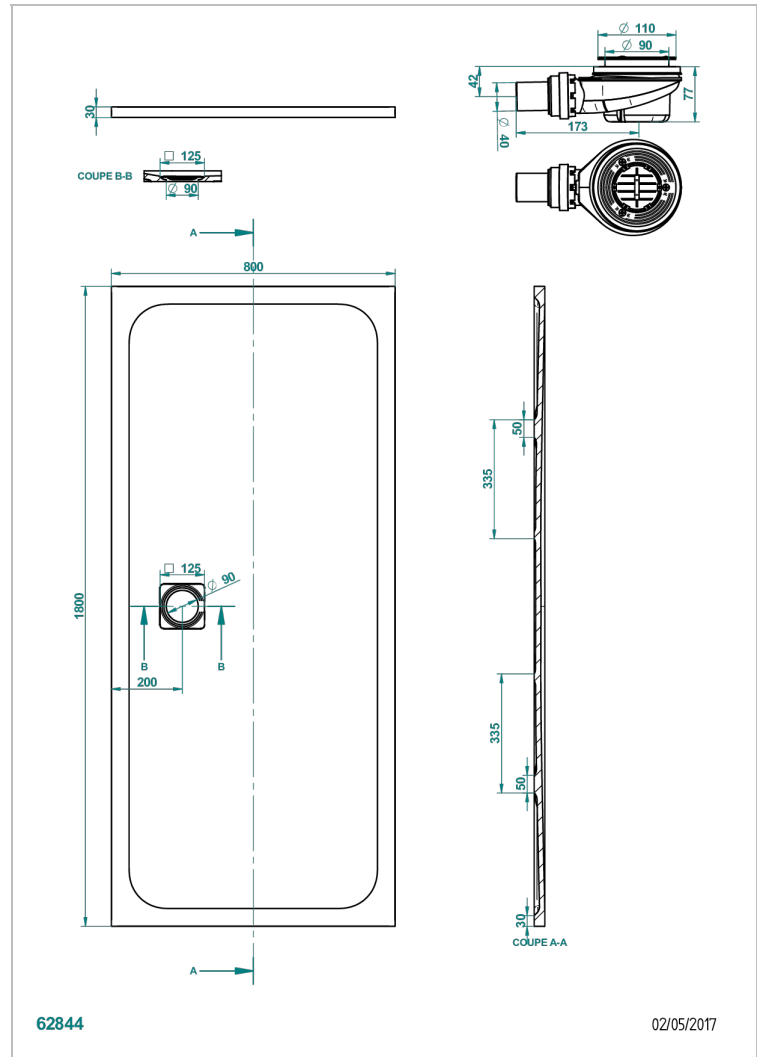

# SHOWER TRAYS

B15-R504

Pollensa shower tray 80 x 180 cm, delivered with drain Ø90 mm & waste cover in matt stainless steel

## CHARACTERISTIC

- Shower trays
- Pollensa shower tray 80 x 180 cm, delivered with drain Ø90 mm & waste cover in matt stainless steel