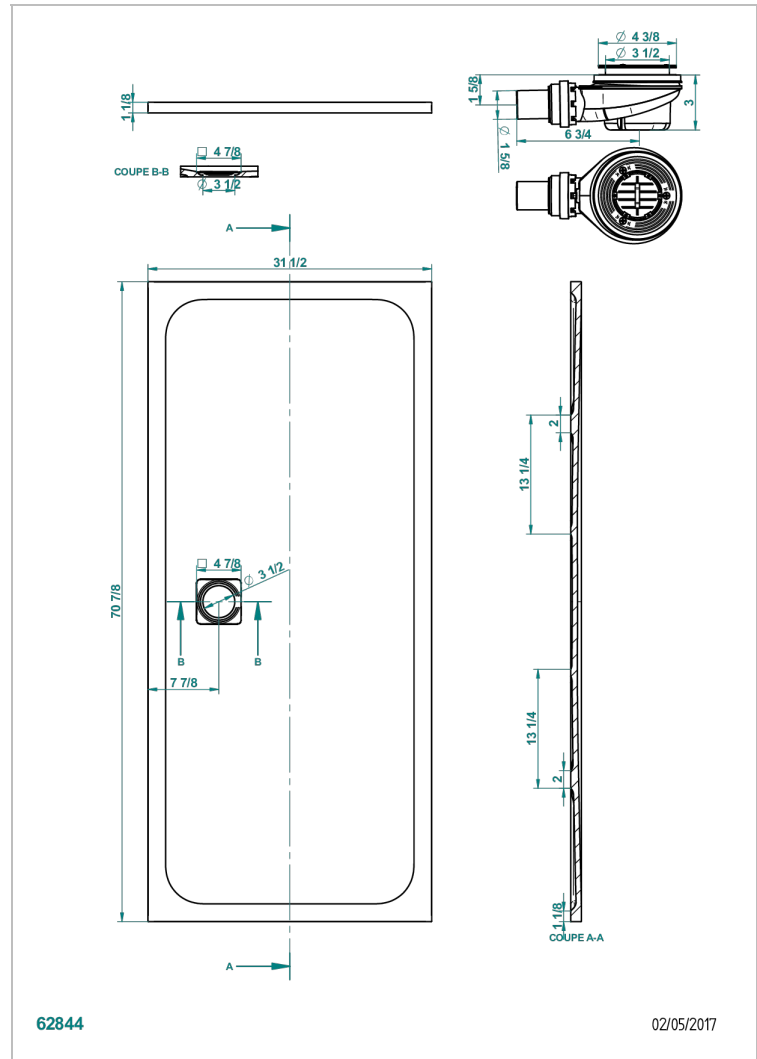

# SHOWER TRAYS

B15-R504

Pollensa shower tray 80 x 180 cm, delivered with drain Ø90 mm & waste cover in matt stainless steel

## CHARACTERISTIC

- Shower trays
- Pollensa shower tray 80 x 180 cm, delivered with drain Ø90 mm & waste cover in matt stainless steel