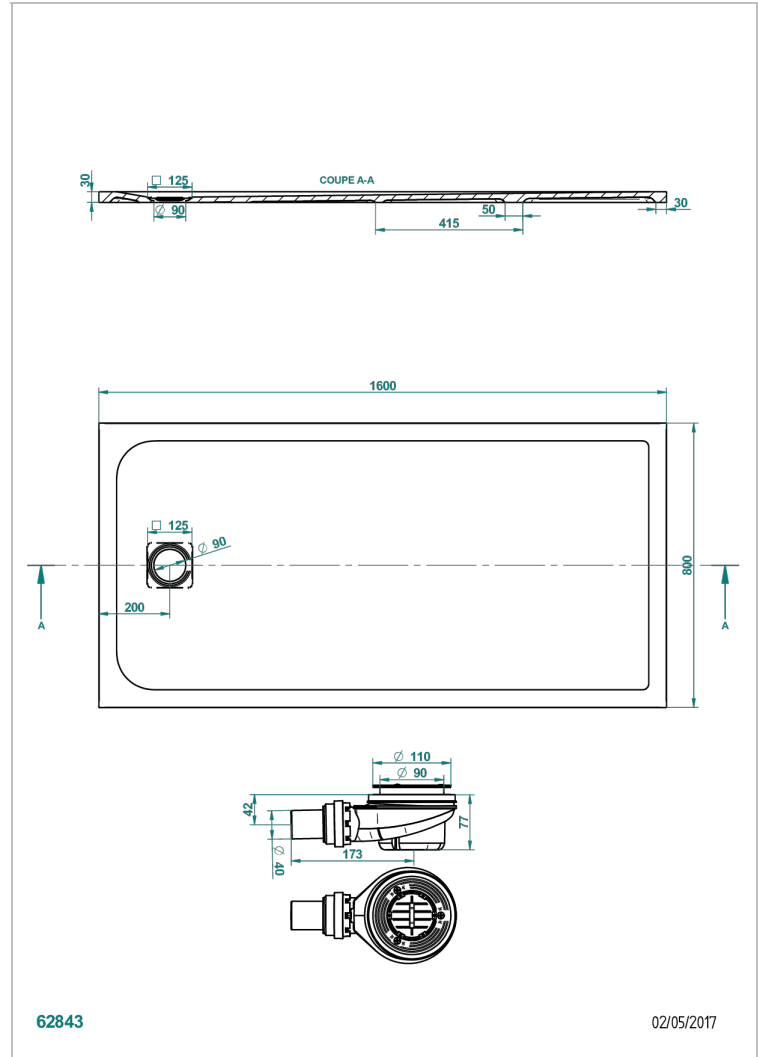

SHOWER TRAYS

B15-R503

THG[®]
PARIS

Pollensa shower tray 80 x 160 cm delivered with drain Ø90 mm & waste cover in matt stainless steel

CHARACTERISTIC

- Shower trays
- Pollensa shower tray 80 x 160 cm delivered with drain Ø90 mm & waste cover in matt stainless steel