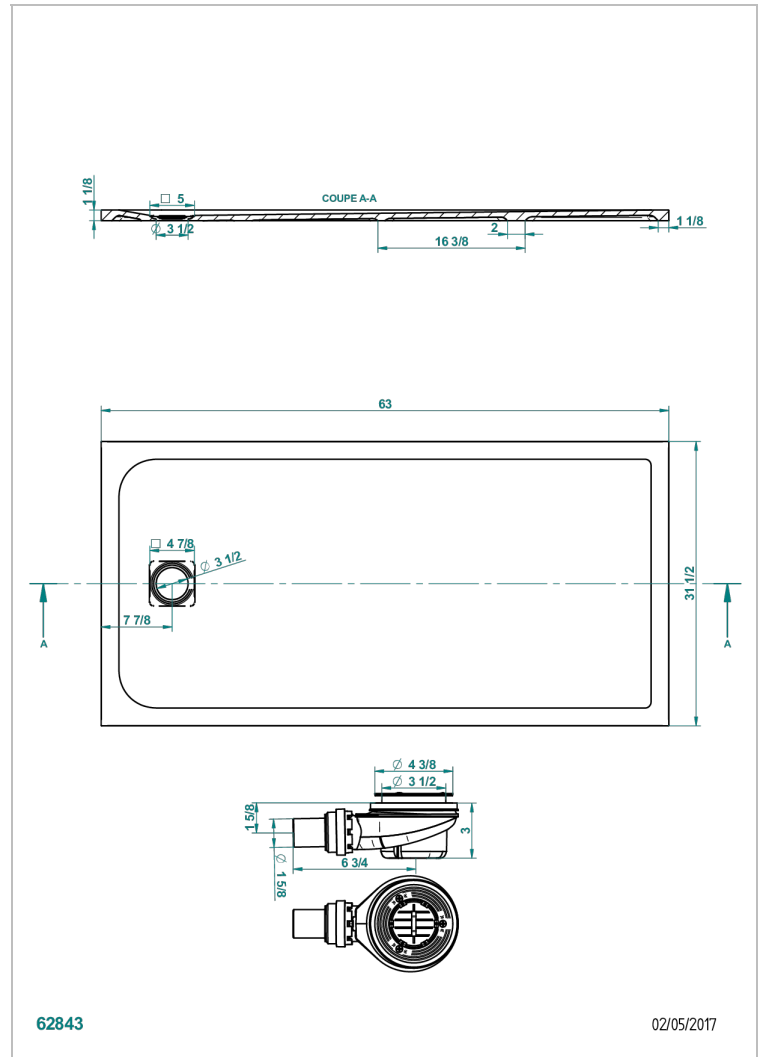

SHOWER TRAYS

B15-R503

Pollensa shower tray 80 x 160 cm delivered with drain Ø90 mm & waste cover in matt stainless steel

CHARACTERISTIC

- Shower trays
- Pollensa shower tray 80 x 160 cm delivered with drain Ø90 mm & waste cover in matt stainless steel