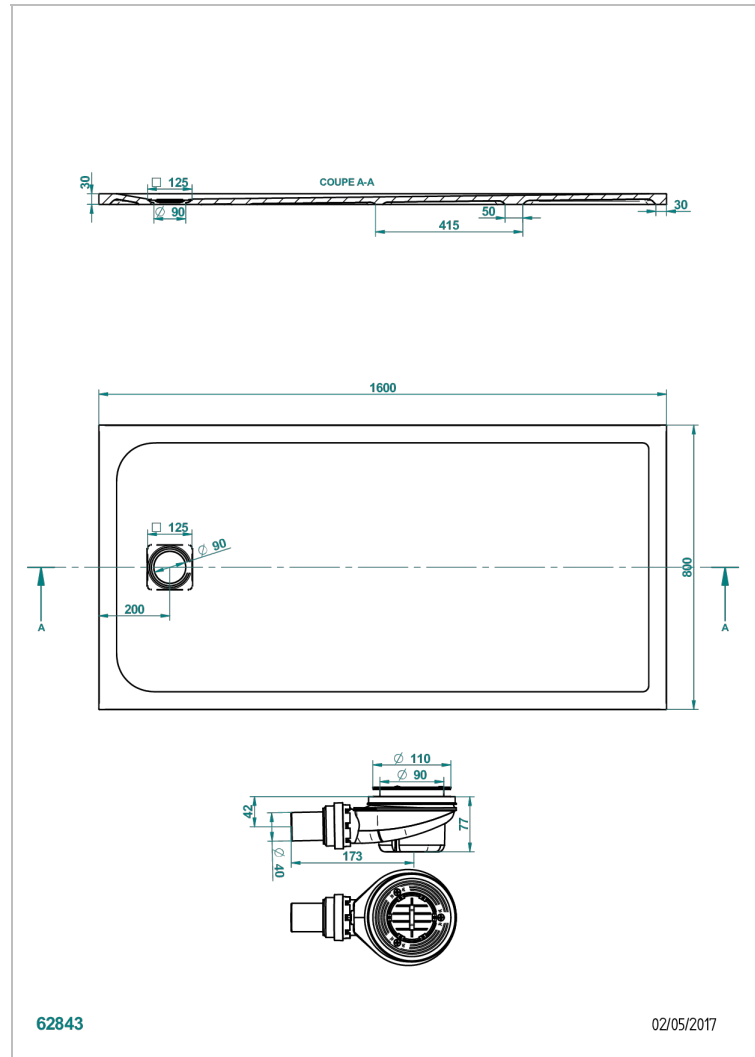

# SHOWER TRAYS

B15-R503

THG<sup>®</sup>  
PARIS

Pollensa shower tray 80 x 160 cm delivered with drain Ø90 mm & waste cover in matt stainless steel

## CHARACTERISTIC

- Shower trays
- Pollensa shower tray 80 x 160 cm delivered with drain Ø90 mm & waste cover in matt stainless steel