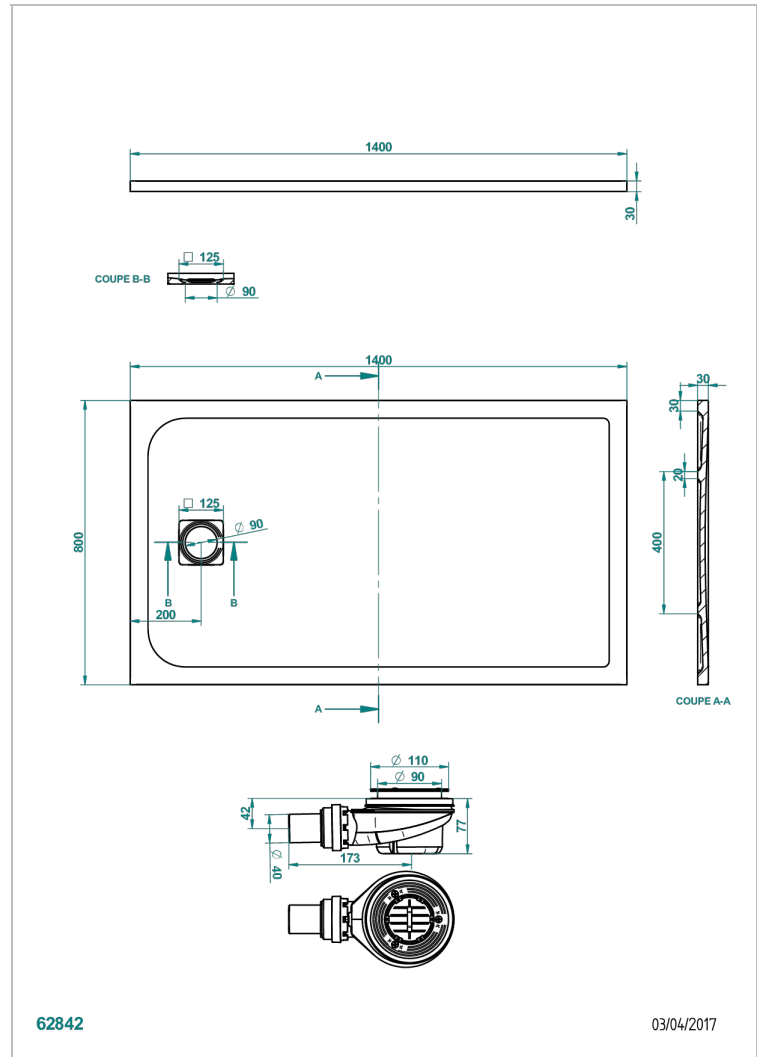

SHOWER TRAYS

B15-R502

Pollensa shower tray 80 x 140 cm, delivered with drain Ø90 mm & waste cover in matt stainless steel

CHARACTERISTIC

- Shower trays
- Pollensa shower tray 80 x 140 cm, delivered with drain Ø90 mm & waste cover in matt stainless steel