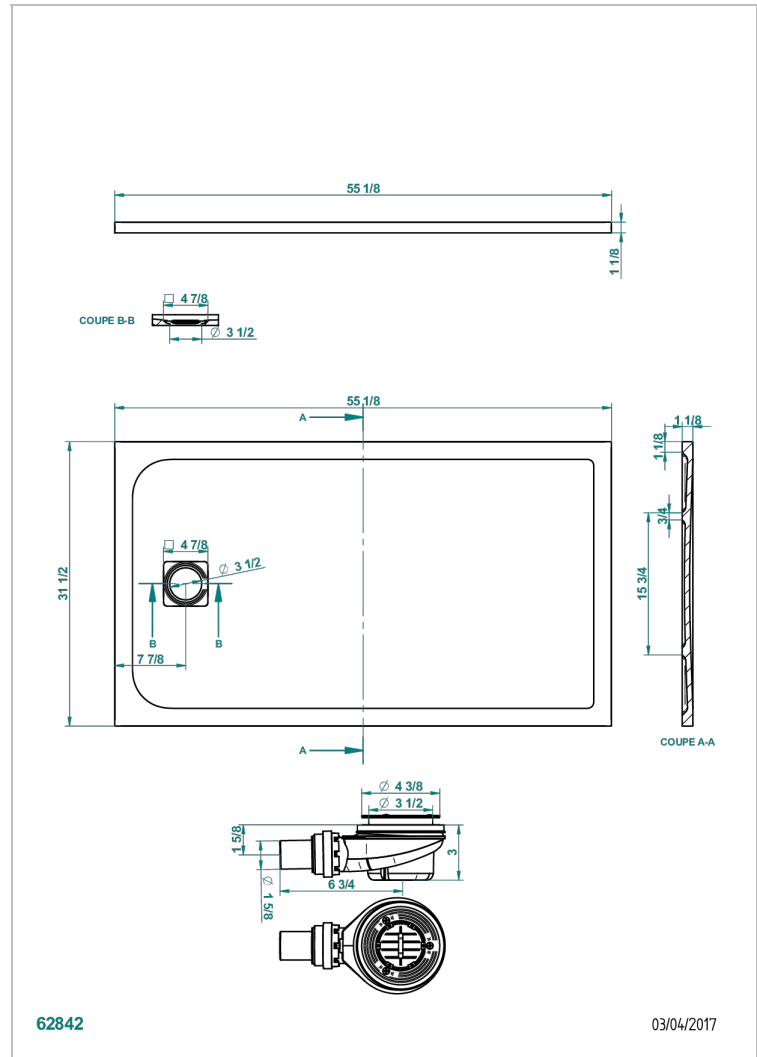

SHOWER TRAYS

B15-R502

Pollensa shower tray 80 x 140 cm, delivered with drain Ø90 mm & waste cover in matt stainless steel

62842

03/04/2017

CHARACTERISTIC

- Shower trays
- Pollensa shower tray 80 x 140 cm, delivered with drain Ø90 mm & waste cover in matt stainless steel