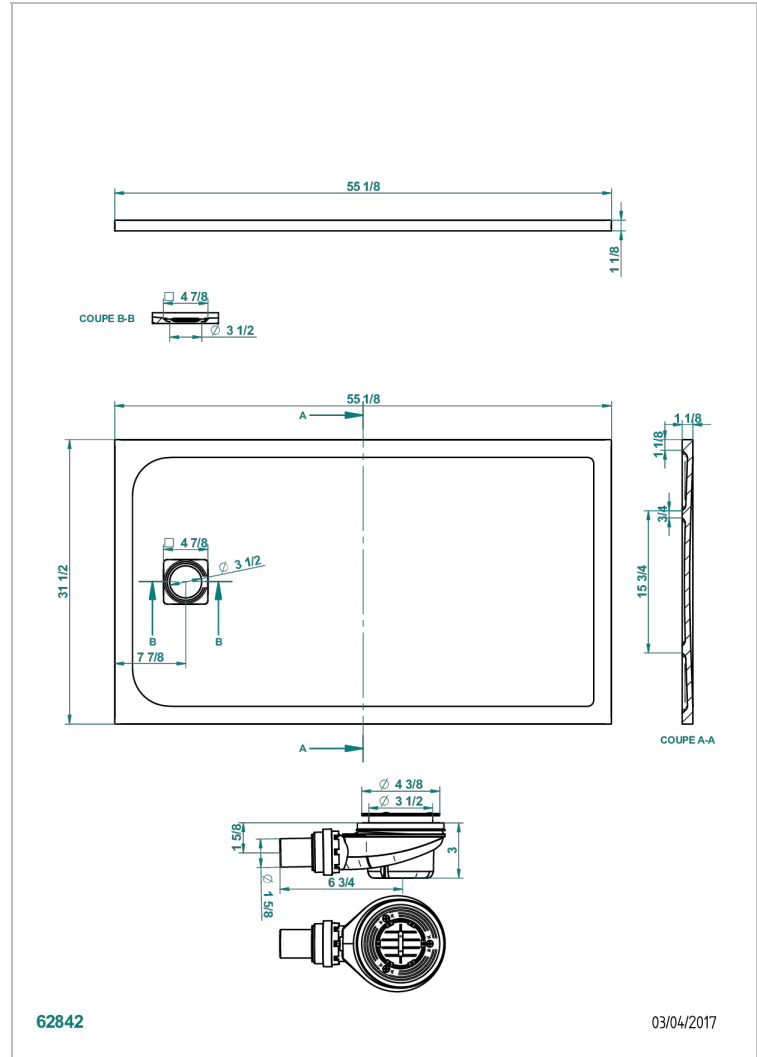

SHOWER TRAYS

B15-R502

Pollensa shower tray 80 x 140 cm, delivered with drain Ø90 mm & waste cover in matt stainless steel

CHARACTERISTIC

- Shower trays
- Pollensa shower tray 80 x 140 cm, delivered with drain Ø90 mm & waste cover in matt stainless steel