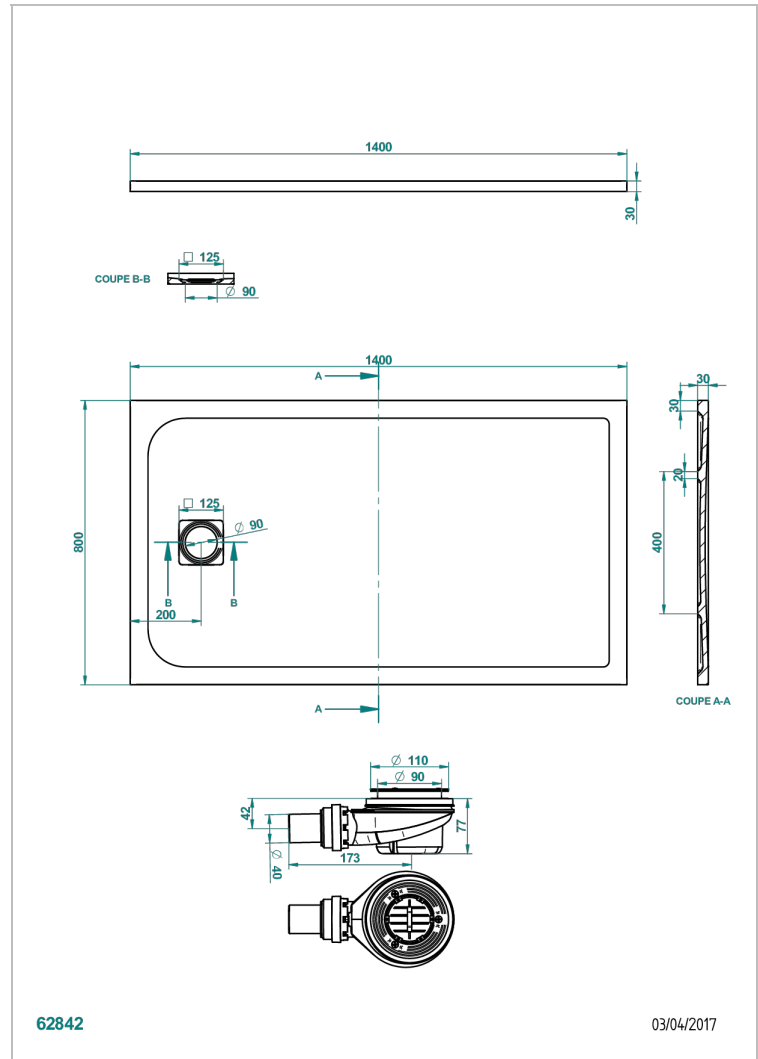

SHOWER TRAYS

B15-R502

Pollensa shower tray 80 x 140 cm, delivered with drain Ø90 mm & waste cover in matt stainless steel

CHARACTERISTIC

- Shower trays
- Pollensa shower tray 80 x 140 cm, delivered with drain Ø90 mm & waste cover in matt stainless steel