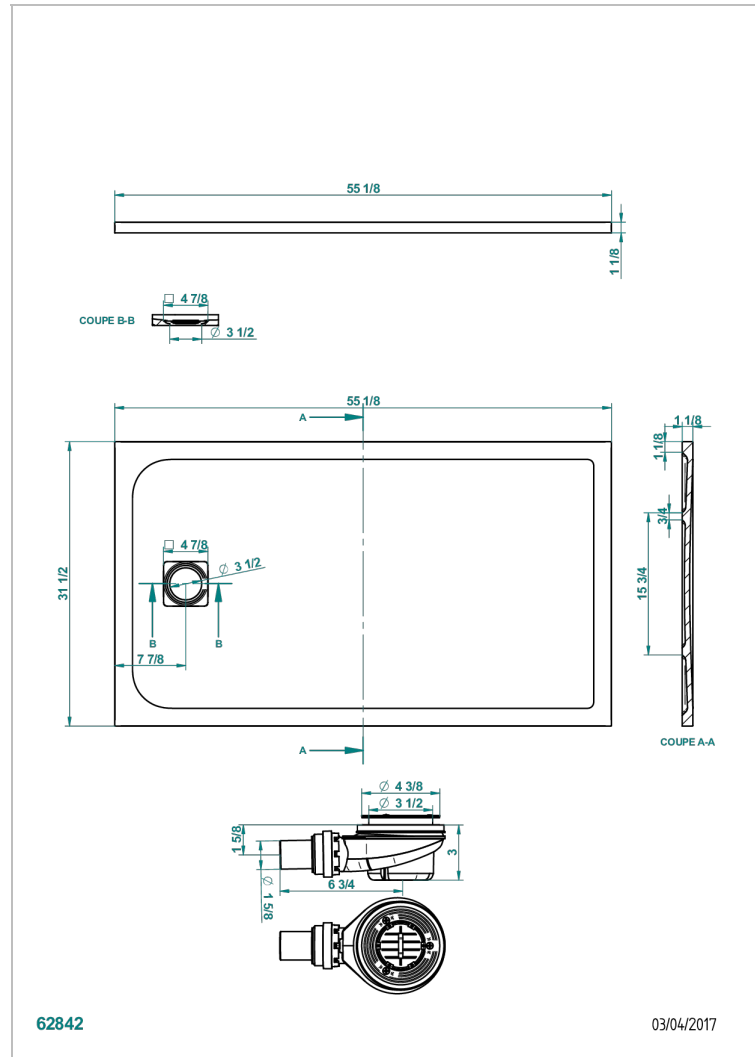

SHOWER TRAYS

B15-R502

Pollensa shower tray 80 x 140 cm, delivered with drain Ø90 mm & waste cover in matt stainless steel

CHARACTERISTIC

- Shower trays
- Pollensa shower tray 80 x 140 cm, delivered with drain Ø90 mm & waste cover in matt stainless steel