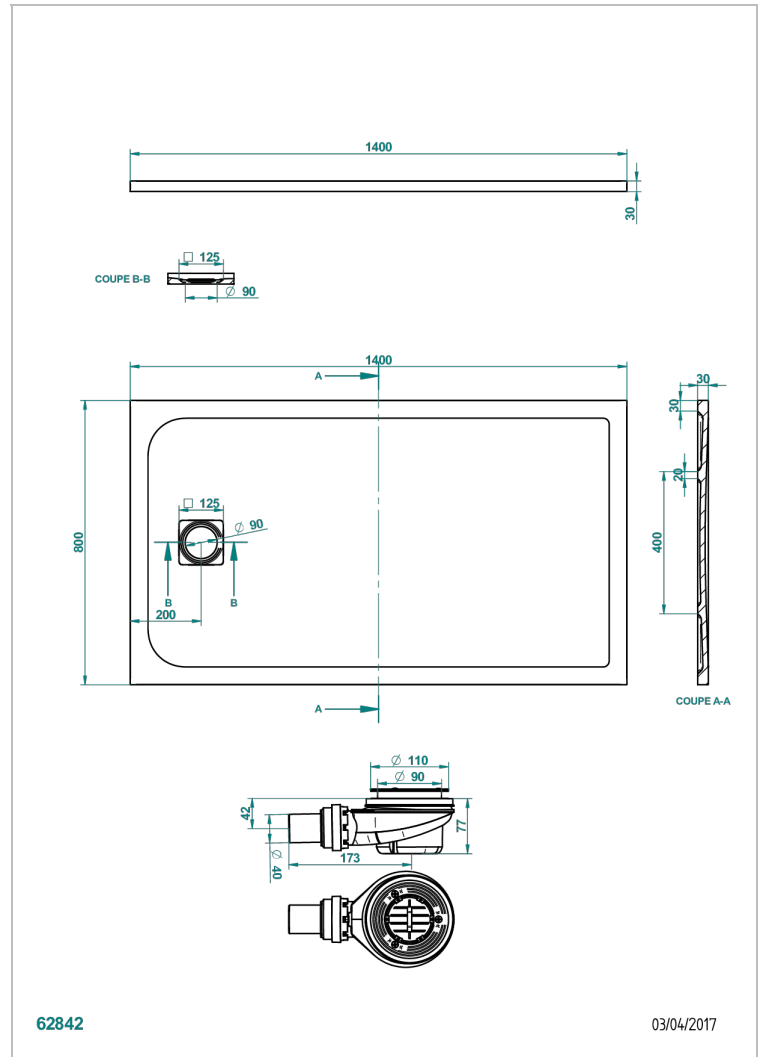

SHOWER TRAYS

B15-R502

Pollensa shower tray 80 x 140 cm, delivered with drain Ø90 mm & waste cover in matt stainless steel

CHARACTERISTIC

- Shower trays
- Pollensa shower tray 80 x 140 cm, delivered with drain Ø90 mm & waste cover in matt stainless steel