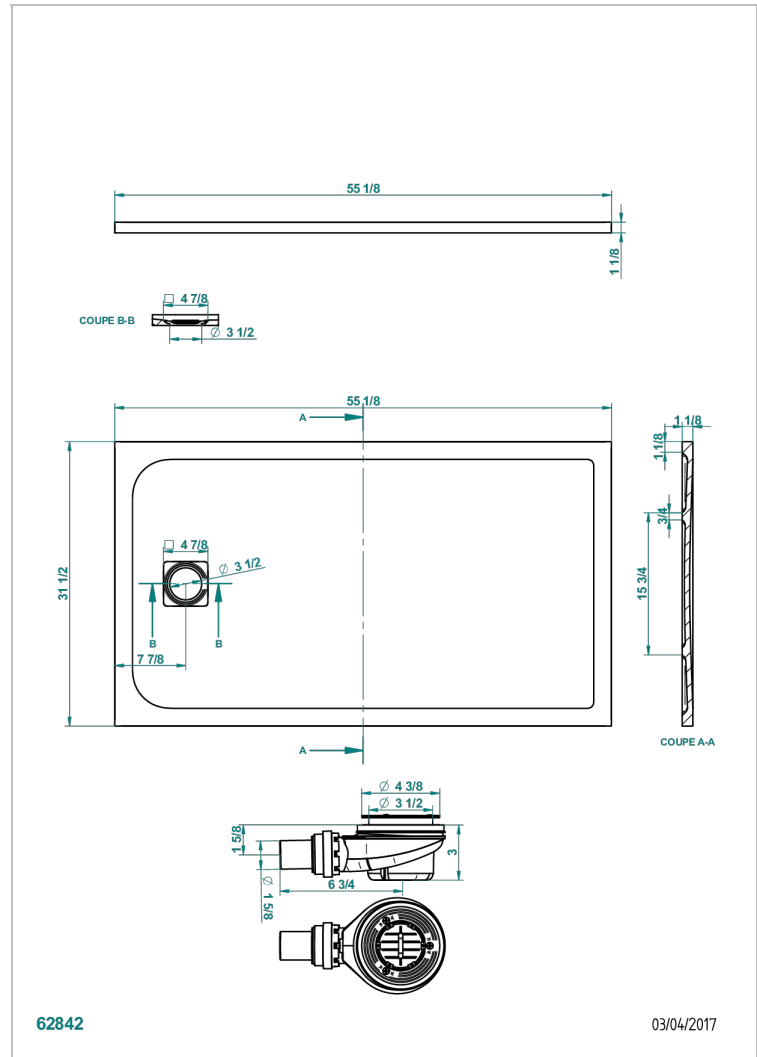

# SHOWER TRAYS

B15-R502

Pollensa shower tray 80 x 140 cm, delivered with drain Ø90 mm & waste cover in matt stainless steel

## CHARACTERISTIC

- Shower trays
- Pollensa shower tray 80 x 140 cm, delivered with drain Ø90 mm & waste cover in matt stainless steel