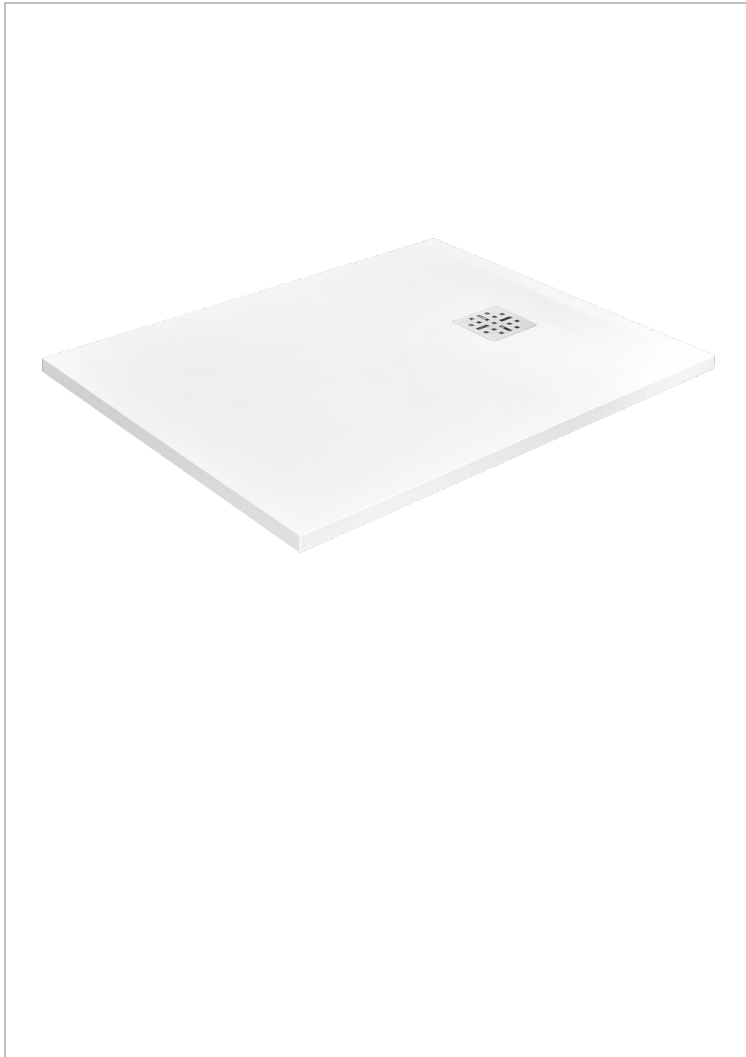

SHOWER TRAYS

B15-R501

Pollensa shower tray 80 x 120 cm, delivered with drain Ø90 mm & waste cover in matt stainless steel

CHARACTERISTIC

- Shower trays
- Pollensa shower tray 80 x 120 cm, delivered with drain Ø90 mm & waste cover in matt stainless steel

AVAILABLE FINITIONS

Matt white - AS2