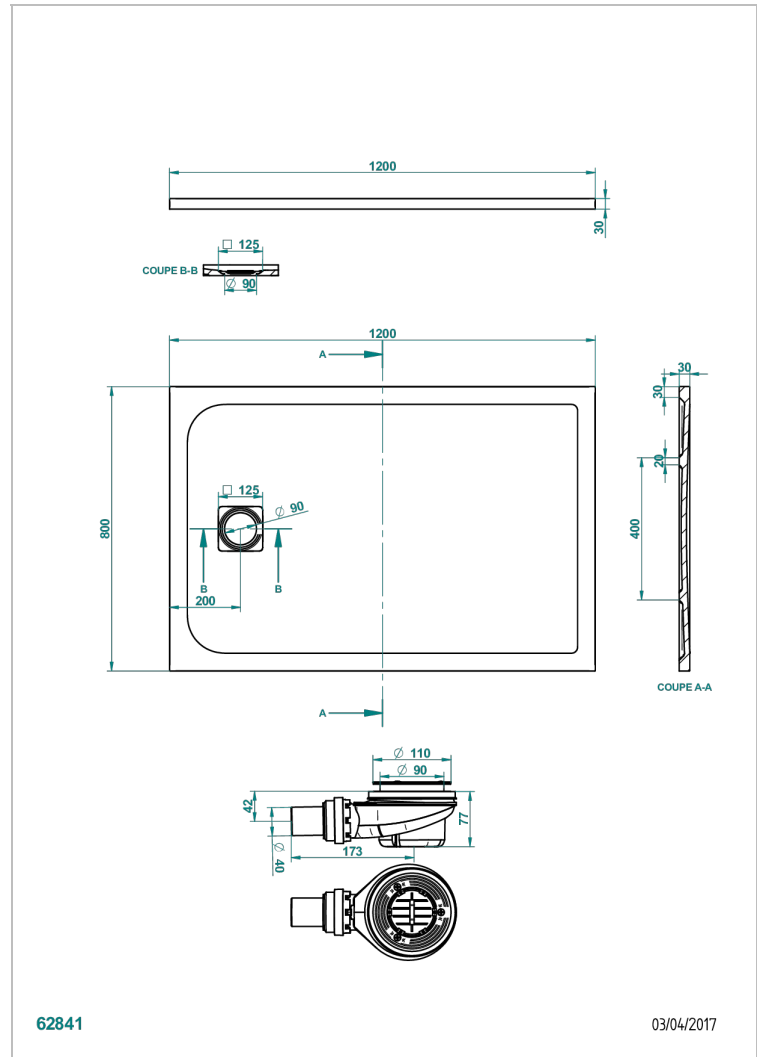

SHOWER TRAYS

B15-R501

Pollensa shower tray 80 x 120 cm, delivered with drain Ø90 mm & waste cover in matt stainless steel

CHARACTERISTIC

- Shower trays
- Pollensa shower tray 80 x 120 cm, delivered with drain Ø90 mm & waste cover in matt stainless steel