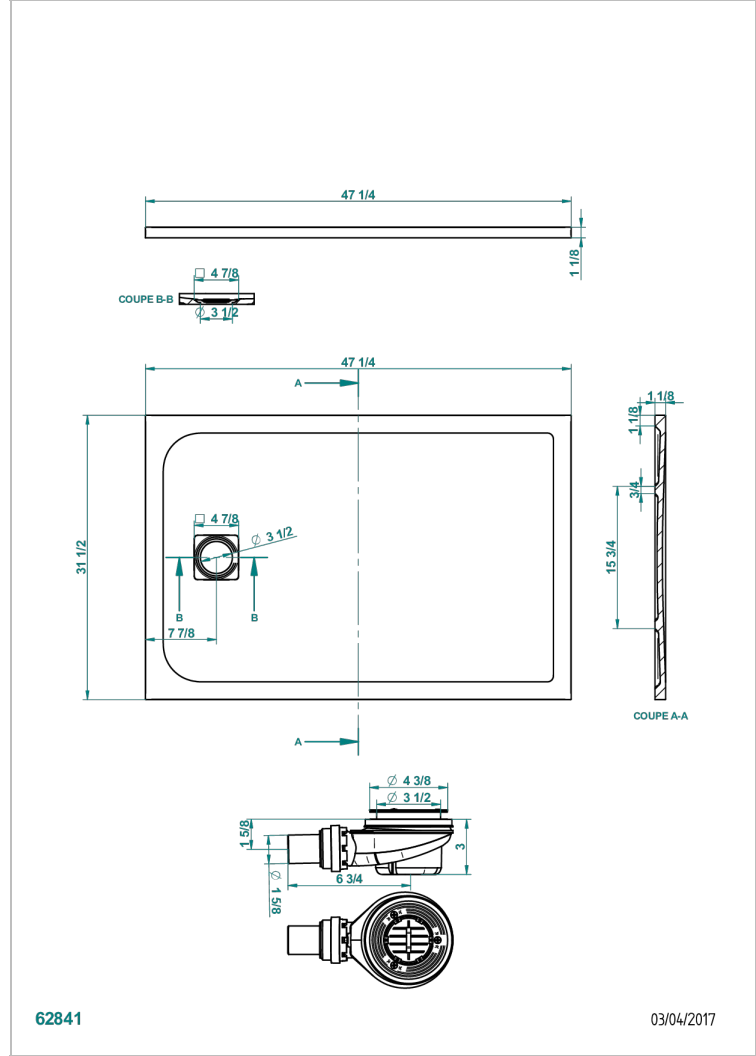

SHOWER TRAYS

B15-R501

Pollensa shower tray 80 x 120 cm, delivered with drain Ø90 mm & waste cover in matt stainless steel

62841

03/04/2017

CHARACTERISTIC

- Shower trays
- Pollensa shower tray 80 x 120 cm, delivered with drain Ø90 mm & waste cover in matt stainless steel