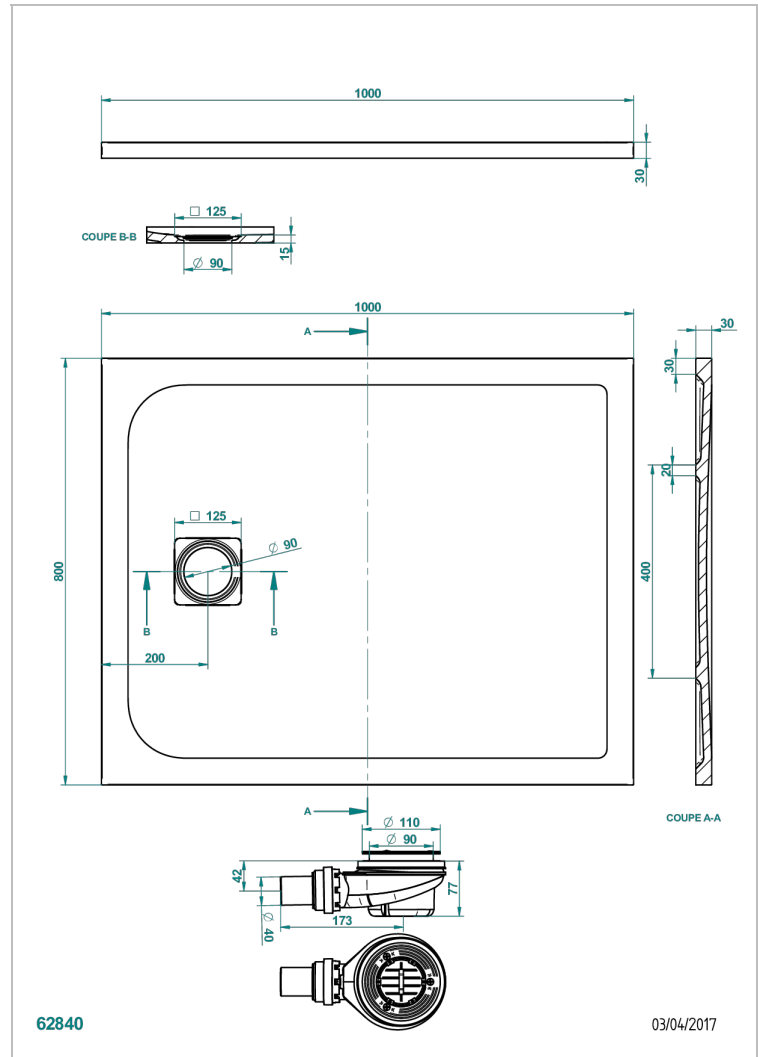

SHOWER TRAYS

B15-R500

Pollensa shower tray 80 x 100 cm delivered with drain Ø90 mm & waste cover in matt stainless steel

CHARACTERISTIC

- Shower trays
- Pollensa shower tray 80 x 100 cm delivered with drain Ø90 mm & waste cover in matt stainless steel