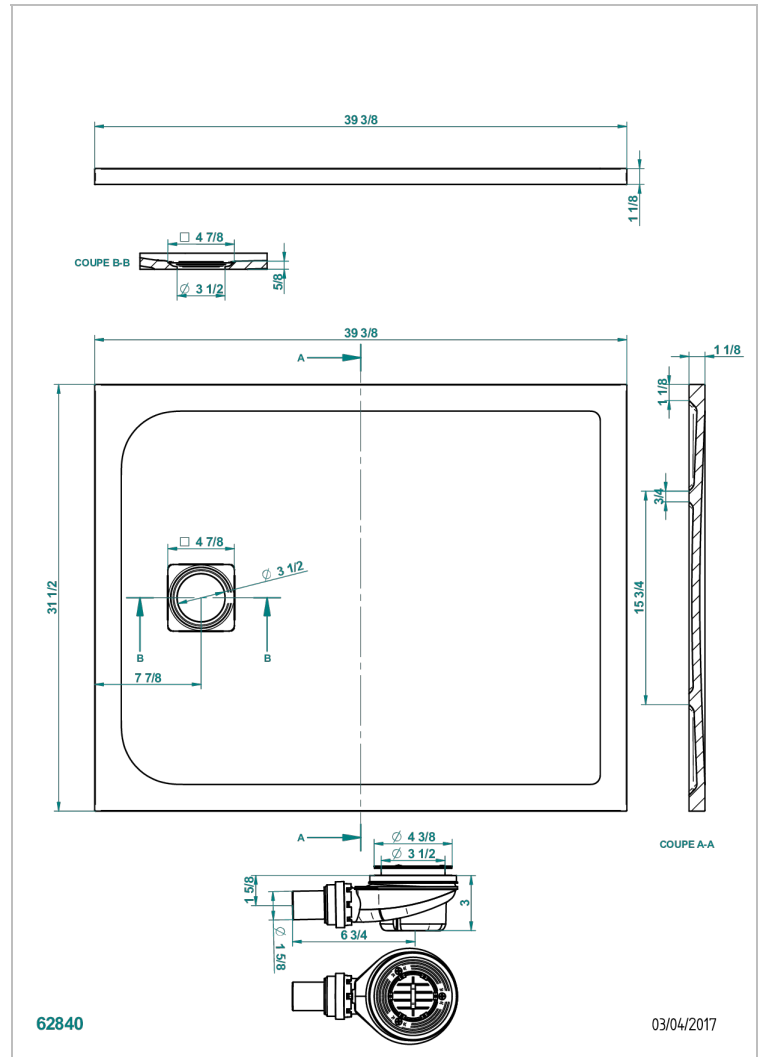

SHOWER TRAYS

B15-R500

Pollensa shower tray 80 x 100 cm delivered with drain Ø90 mm & waste cover in matt stainless steel

CHARACTERISTIC

- Shower trays
- Pollensa shower tray 80 x 100 cm delivered with drain Ø90 mm & waste cover in matt stainless steel