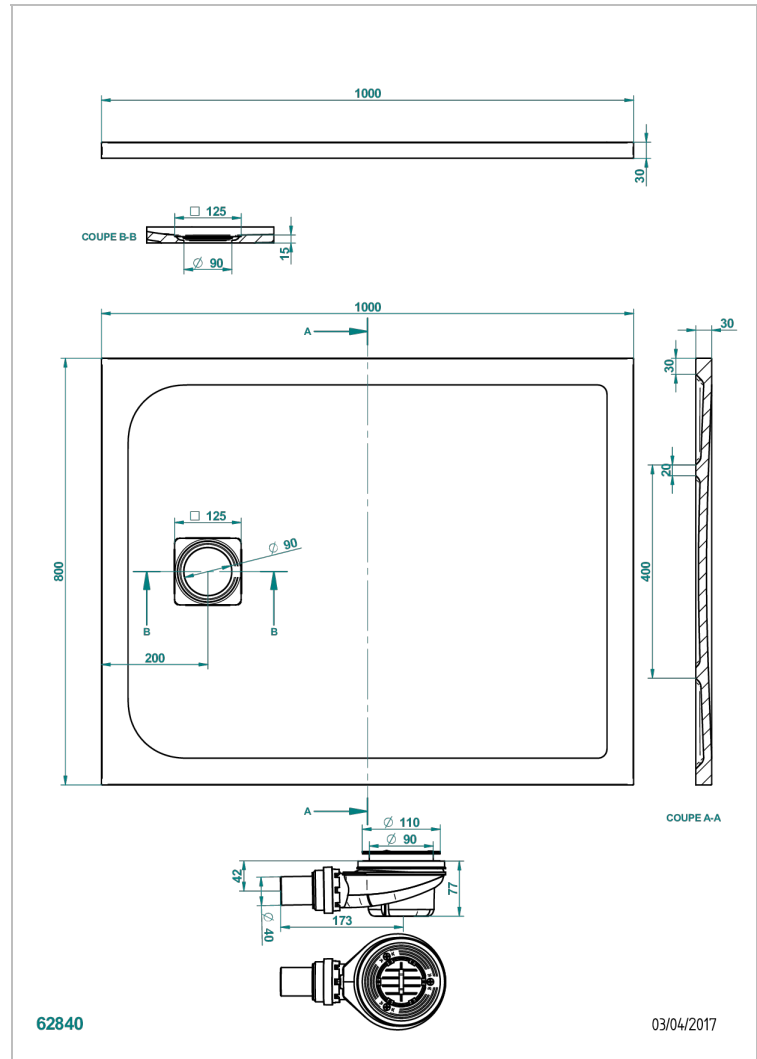

SHOWER TRAYS

B15-R500

Pollensa shower tray 80 x 100 cm delivered with drain Ø90 mm & waste cover in matt stainless steel

CHARACTERISTIC

- Shower trays
- Pollensa shower tray 80 x 100 cm delivered with drain Ø90 mm & waste cover in matt stainless steel