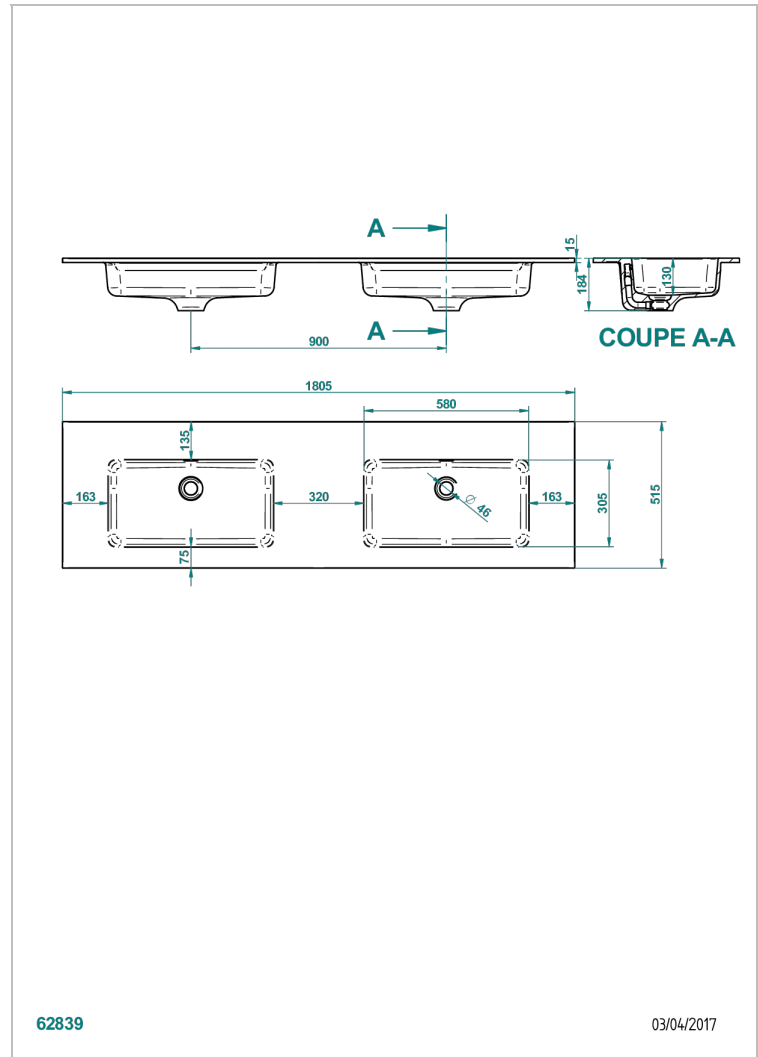

COUNTERTOP

B14-PV523

Birdy slim double inset countertop basin 180,5 x 51,5 x 1,5 cm, delivered without waste

CHARACTERISTIC

- Countertop
- Birdy slim double inset countertop basin 180,5 x 51,5 x 1,5 cm, delivered without waste