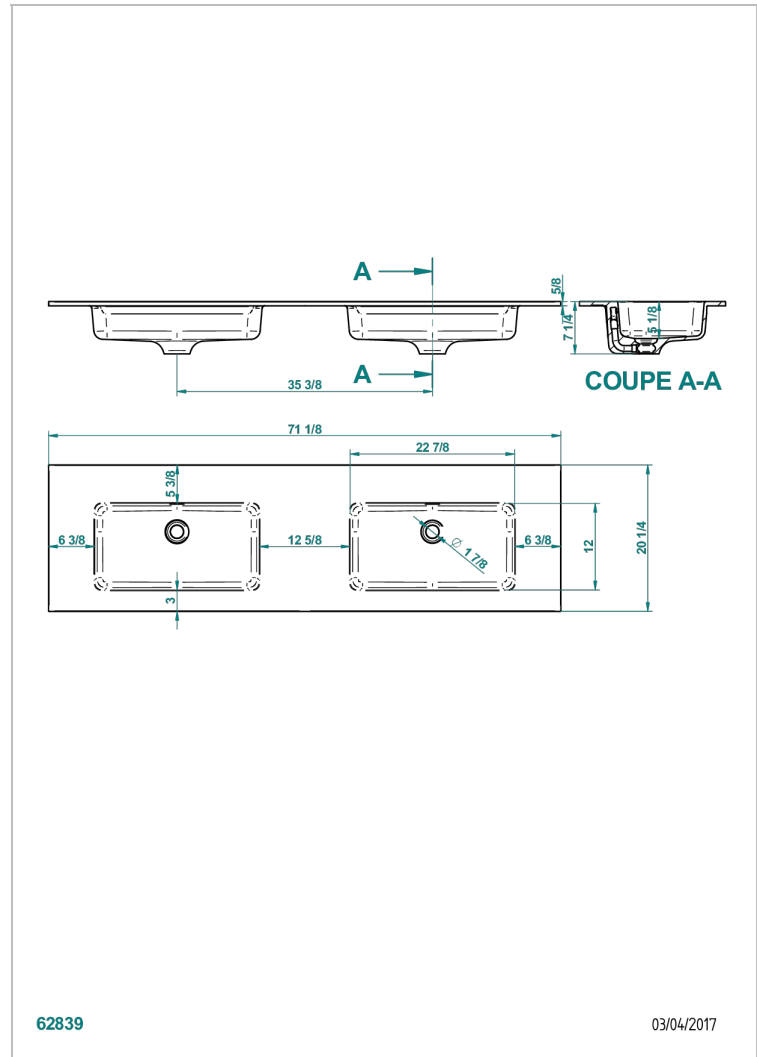

COUNTERTOP

B14-PV523

Birdy slim double inset countertop basin 180,5 x 51,5 x 1,5 cm, delivered without waste

CHARACTERISTIC

- Countertop
- Birdy slim double inset countertop basin 180,5 x 51,5 x 1,5 cm, delivered without waste