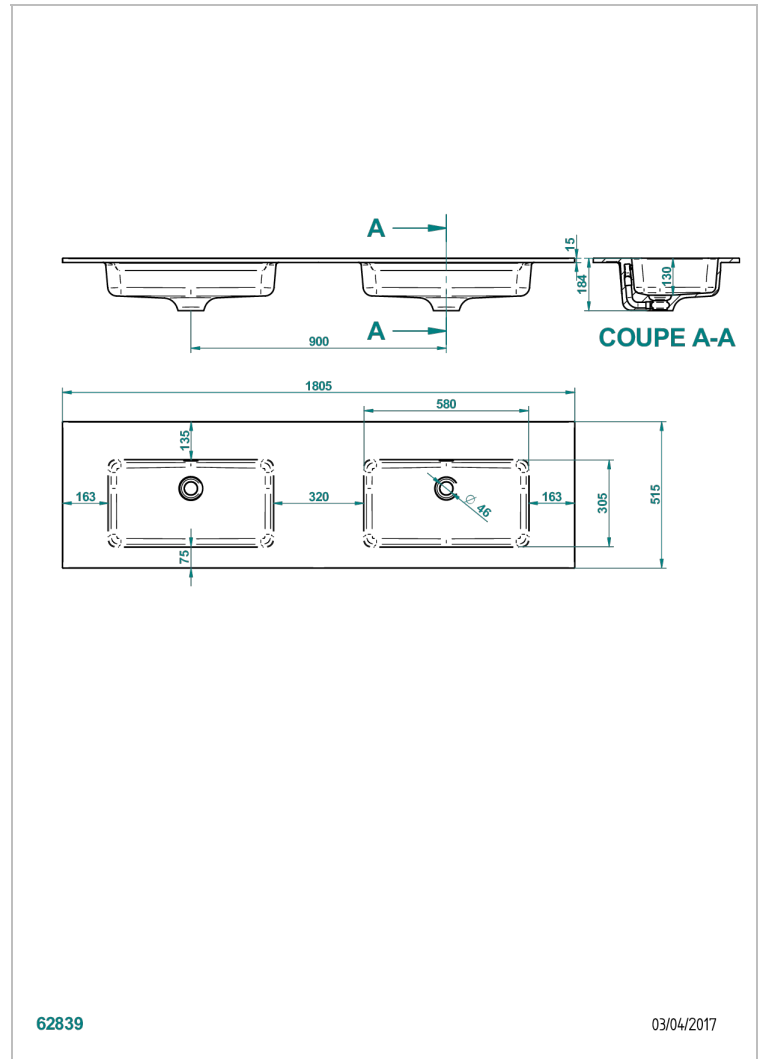

COUNTERTOP

B14-PV523

Birdy slim double inset countertop basin 180,5 x 51,5 x 1,5 cm, delivered without waste

CHARACTERISTIC

- Countertop
- Birdy slim double inset countertop basin 180,5 x 51,5 x 1,5 cm, delivered without waste