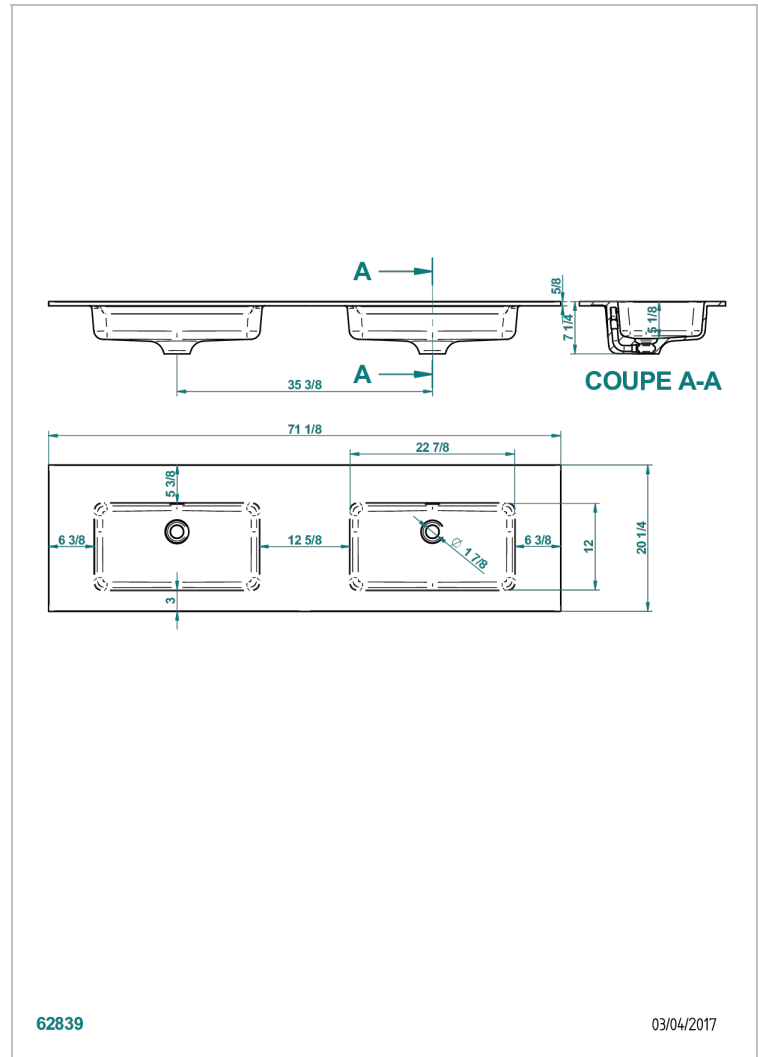

# COUNTERTOP

B14-PV523

Birdy slim double inset countertop basin 180,5 x 51,5 x 1,5 cm, delivered without waste

62839

03/04/2017

## CHARACTERISTIC

- Countertop
- Birdy slim double inset countertop basin 180,5 x 51,5 x 1,5 cm, delivered without waste