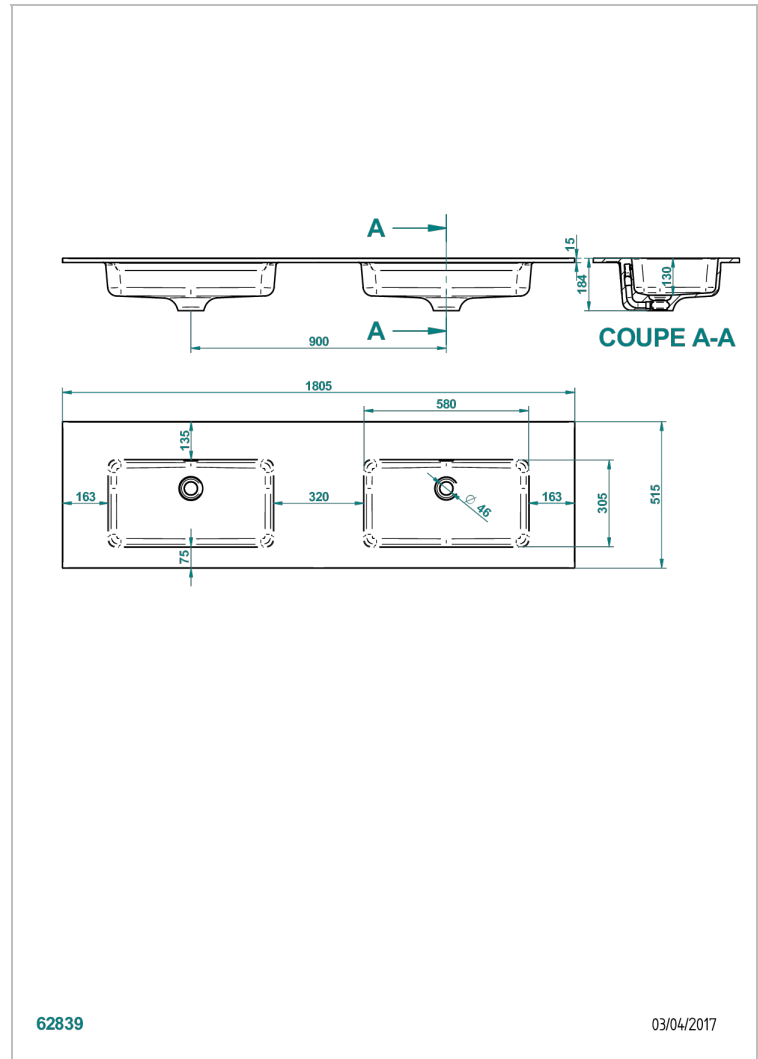

COUNTERTOP

B14-PV523

THG[®]
PARIS

Birdy slim double inset countertop basin 180,5 x 51,5 x 1,5 cm, delivered without waste

62839

03/04/2017

CHARACTERISTIC

- Countertop
- Birdy slim double inset countertop basin 180,5 x 51,5 x 1,5 cm, delivered without waste