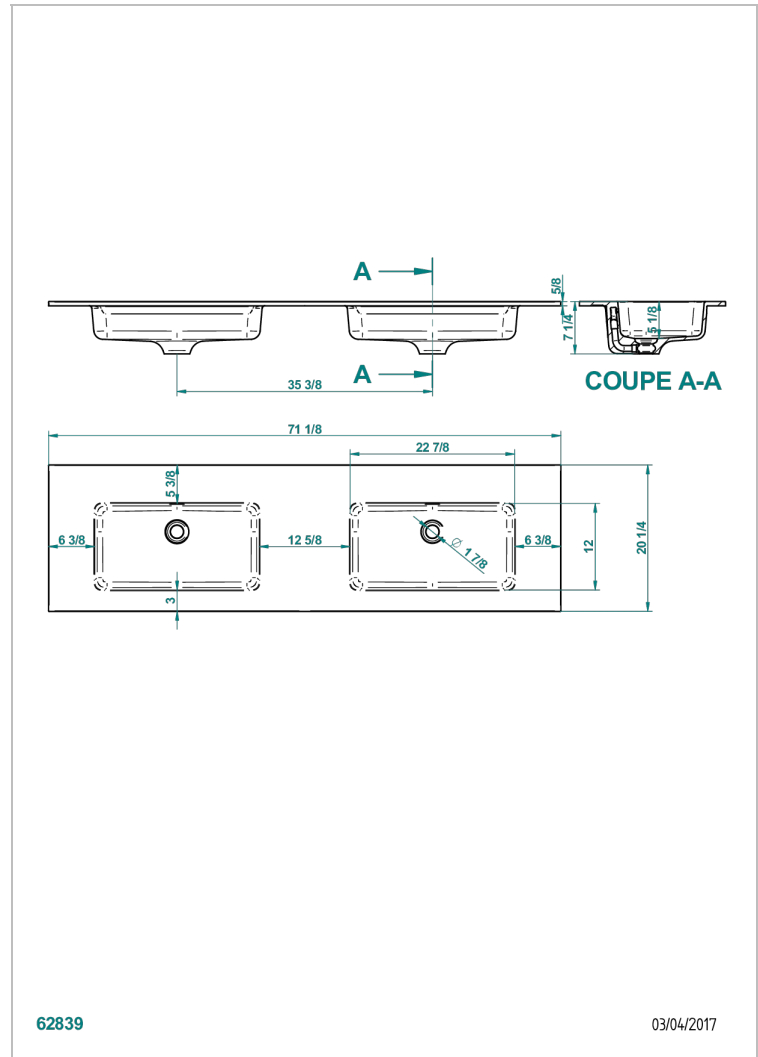

COUNTERTOP

B14-PV523

Birdy slim double inset countertop basin 180,5 x 51,5 x 1,5 cm, delivered without waste

CHARACTERISTIC

- Countertop
- Birdy slim double inset countertop basin 180,5 x 51,5 x 1,5 cm, delivered without waste