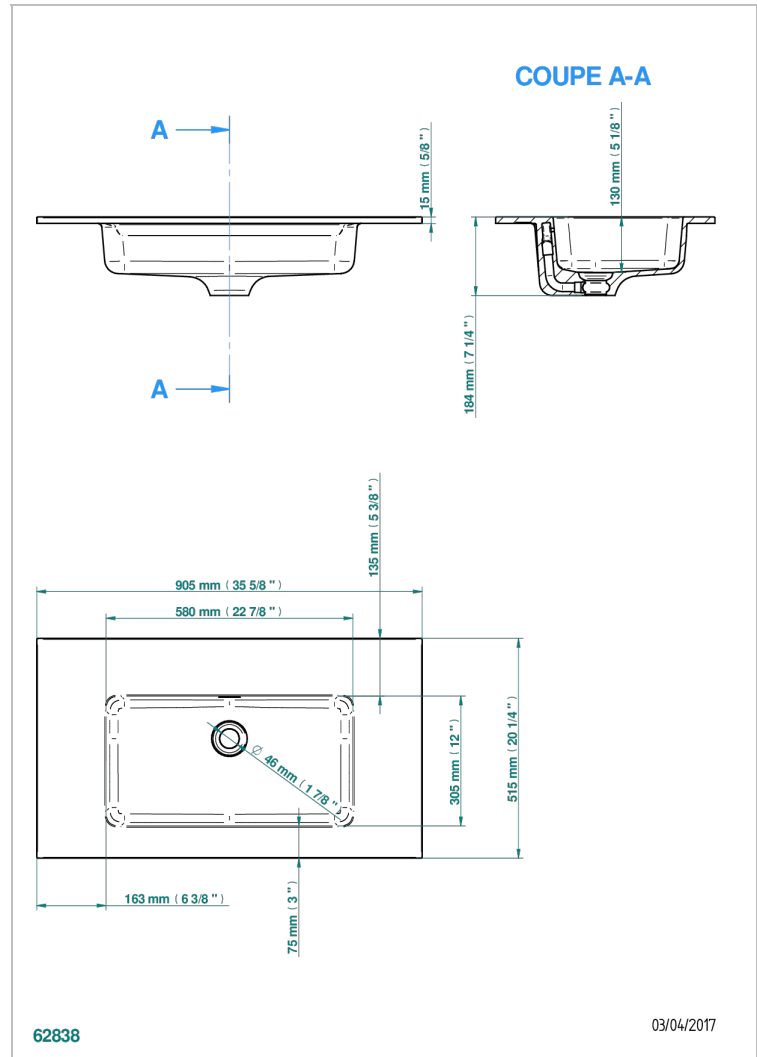

COUNTERTOP

B14-PV522

Birdy slim inset countertop basin 90,5 x 51,5 x 1,5 cm, delivered without waste

CHARACTERISTIC

- Countertop
- Birdy slim inset countertop basin 90,5 x 51,5 x 1,5 cm, delivered without waste