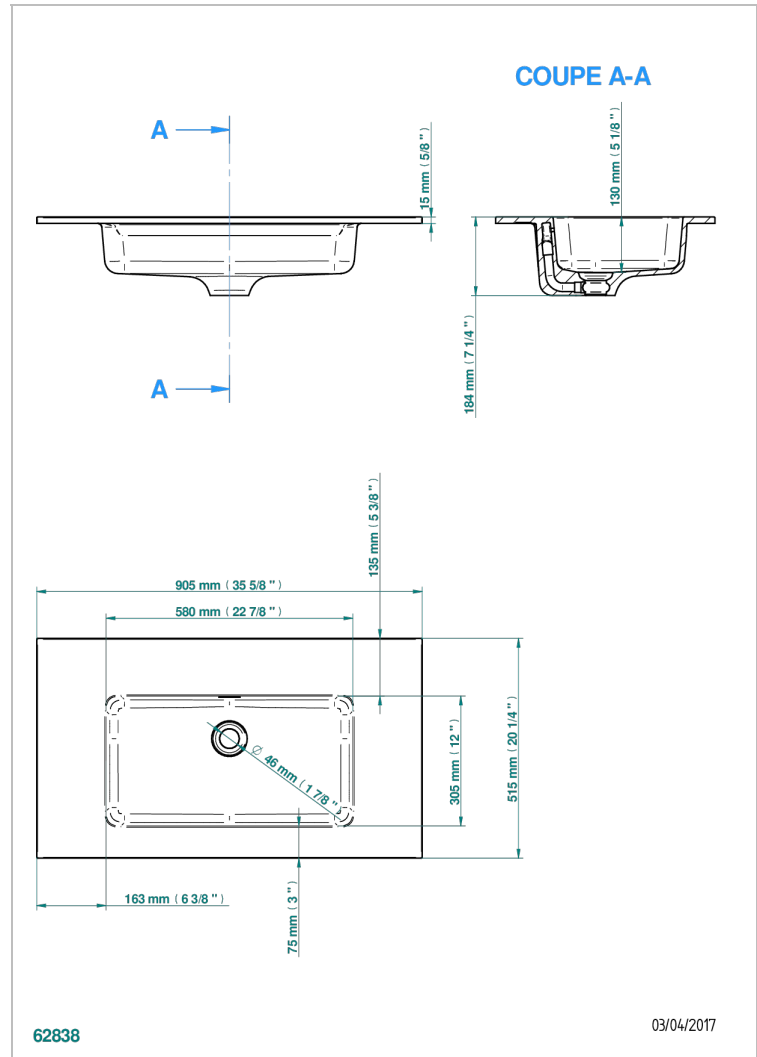

# COUNTERTOP

B14-PV522

Birdy slim inset countertop basin 90,5 x 51,5 x 1,5 cm, delivered without waste

## CHARACTERISTIC

- Countertop
- Birdy slim inset countertop basin 90,5 x 51,5 x 1,5 cm, delivered without waste