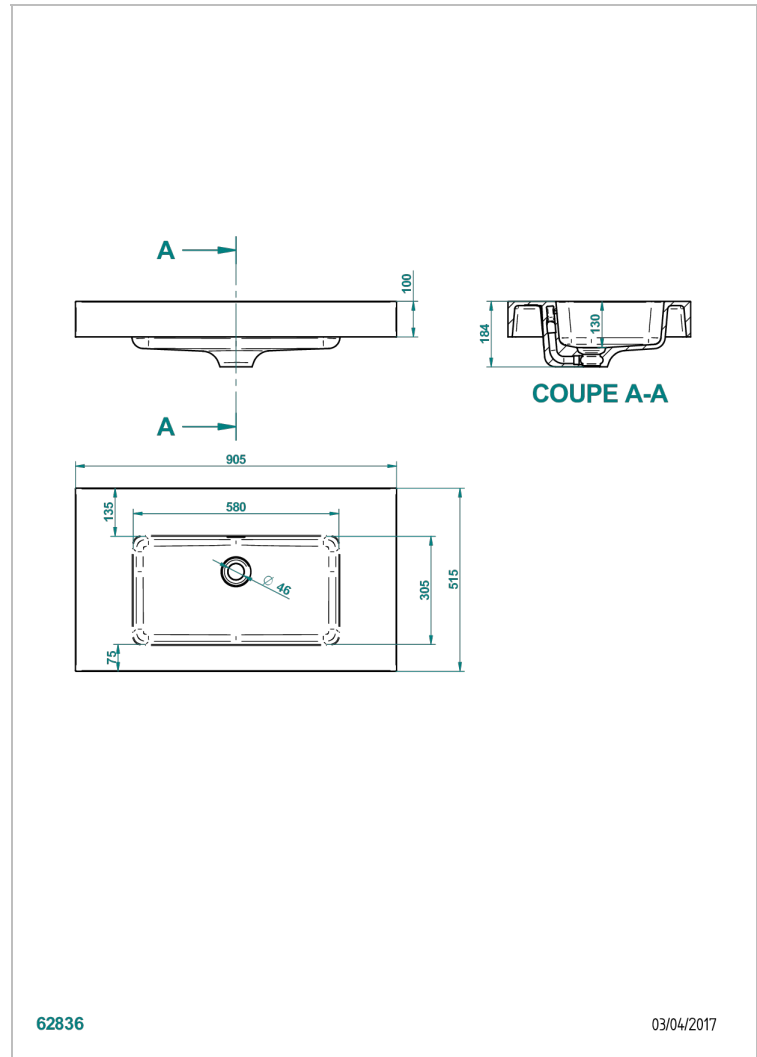

COUNTERTOP

B14-PV520

Birdy inset countertop basin delivered without drain 35' x 20 x 4

62836

03/04/2017

CHARACTERISTIC

- Countertop
- Birdy inset countertop basin delivered without drain 35' x 20 x 4

AVAILABLE FINITIONS