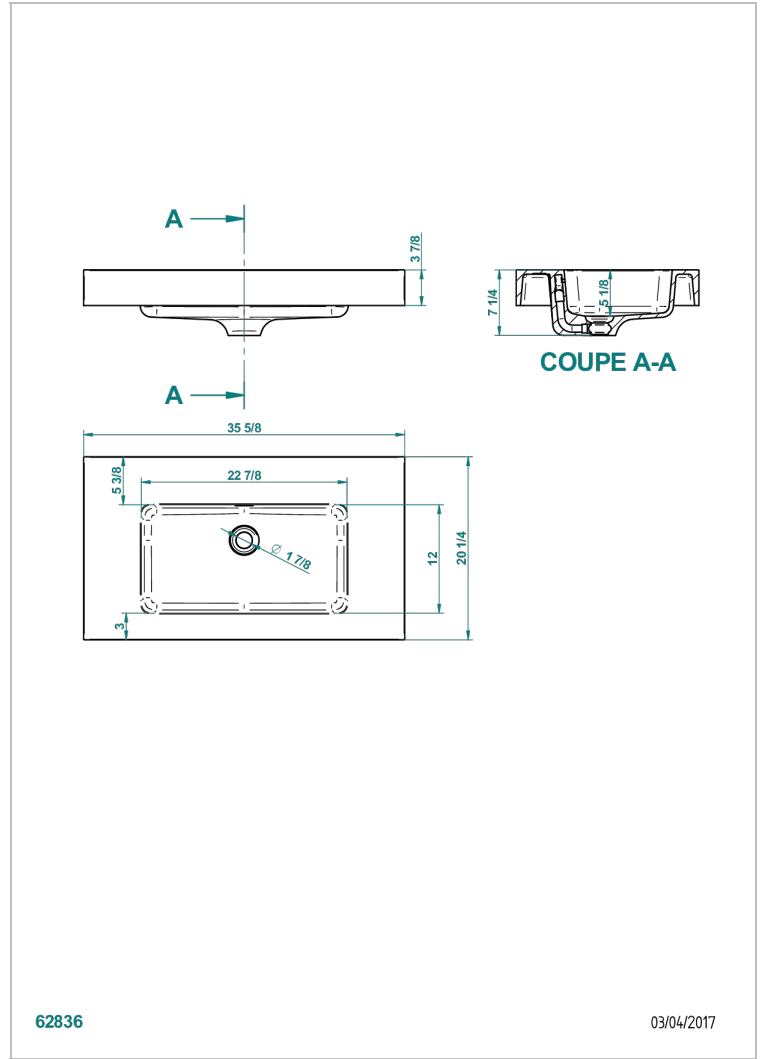

# COUNTERTOP

B14-PV520

Birdy inset countertop basin delivered without drain 35' x 20 x 4

## CHARACTERISTIC

- Countertop
- Birdy inset countertop basin delivered without drain 35' x 20 x 4