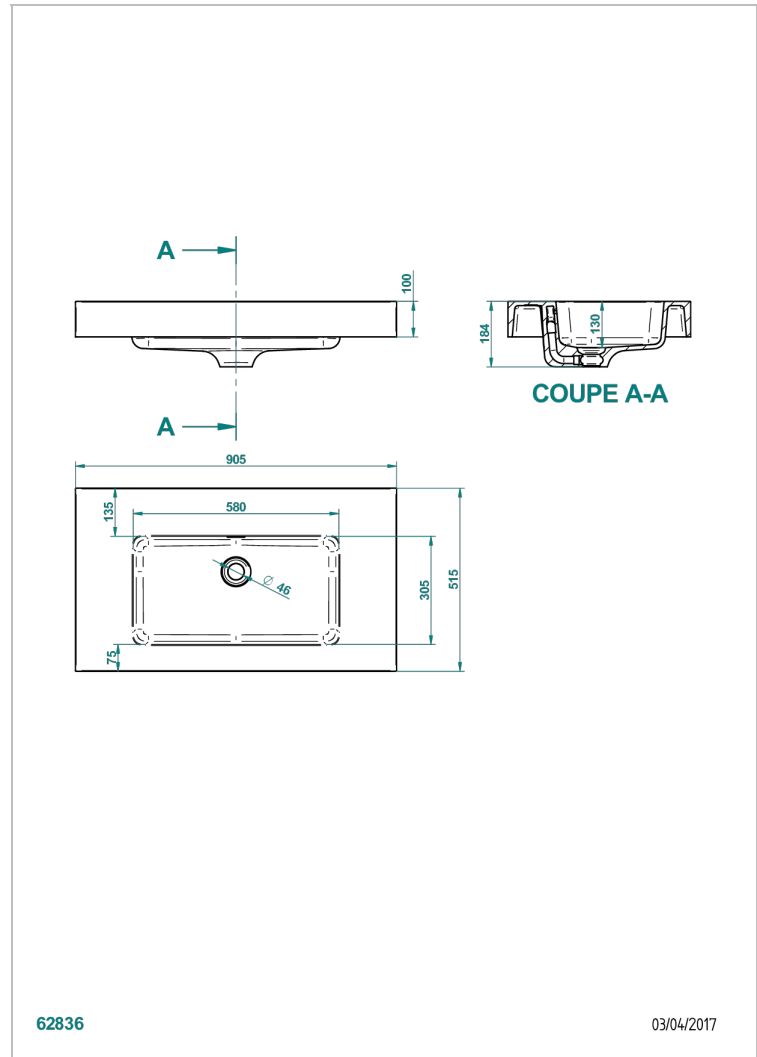

COUNTERTOP

B14-PV520

Birdy inset countertop basin 90,5 x 51,5 x 10 cm, delivered without waste

CHARACTERISTIC

- Countertop
- Birdy inset countertop basin 90,5 x 51,5 x 10 cm, delivered without waste

AVAILABLE FINITIONS