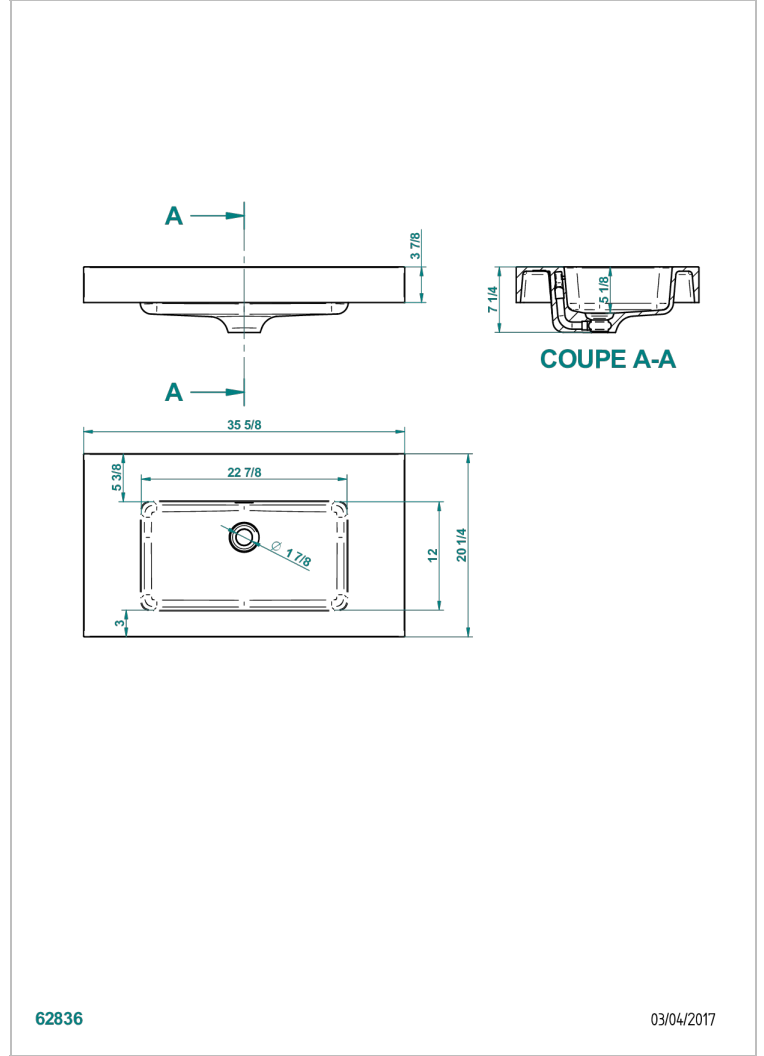

# COUNTERTOP

B14-PV520

Birdy inset countertop basin 90,5 x 51,5 x 10 cm, delivered without waste

## CHARACTERISTIC

- Countertop
- Birdy inset countertop basin 90,5 x 51,5 x 10 cm, delivered without waste