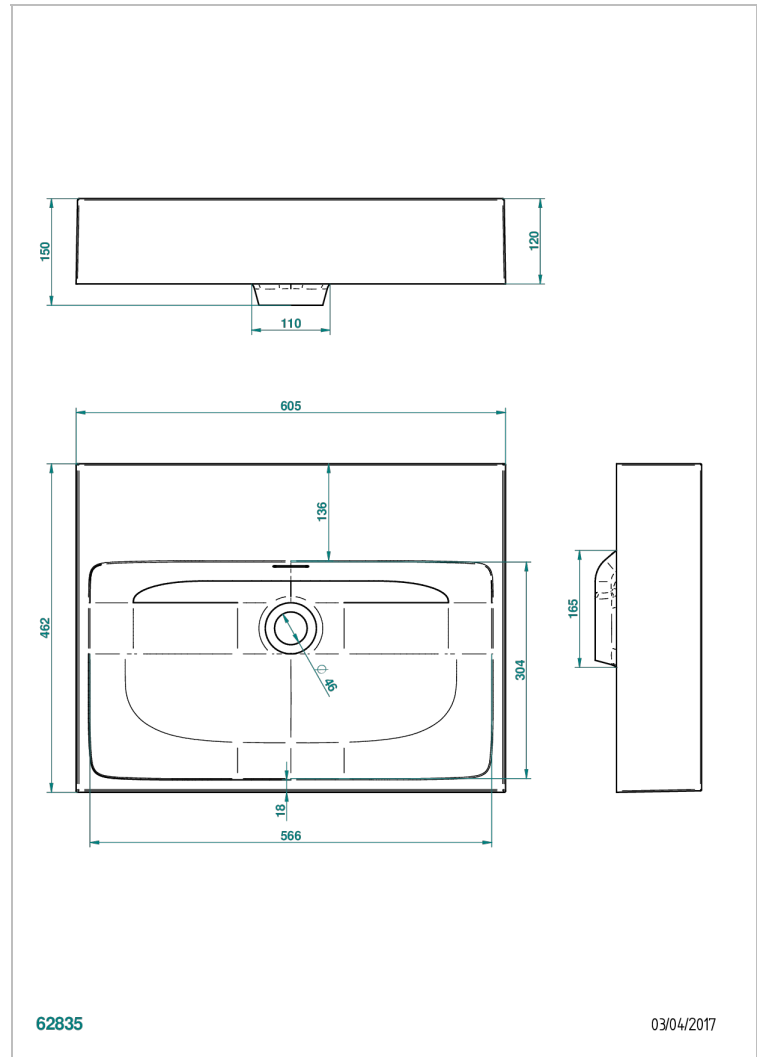

BASIN

B13-V500

Fillmore on counter basin 60,5 x 46 x 12 cm, delivered without waste

CHARACTERISTIC

- Basin
- Fillmore on counter basin 60,5 x 46 x 12 cm, delivered without waste

AVAILABLE FINITIONS

Matt white - AS2
Textured metallization Bronze, matt white inside - EA2