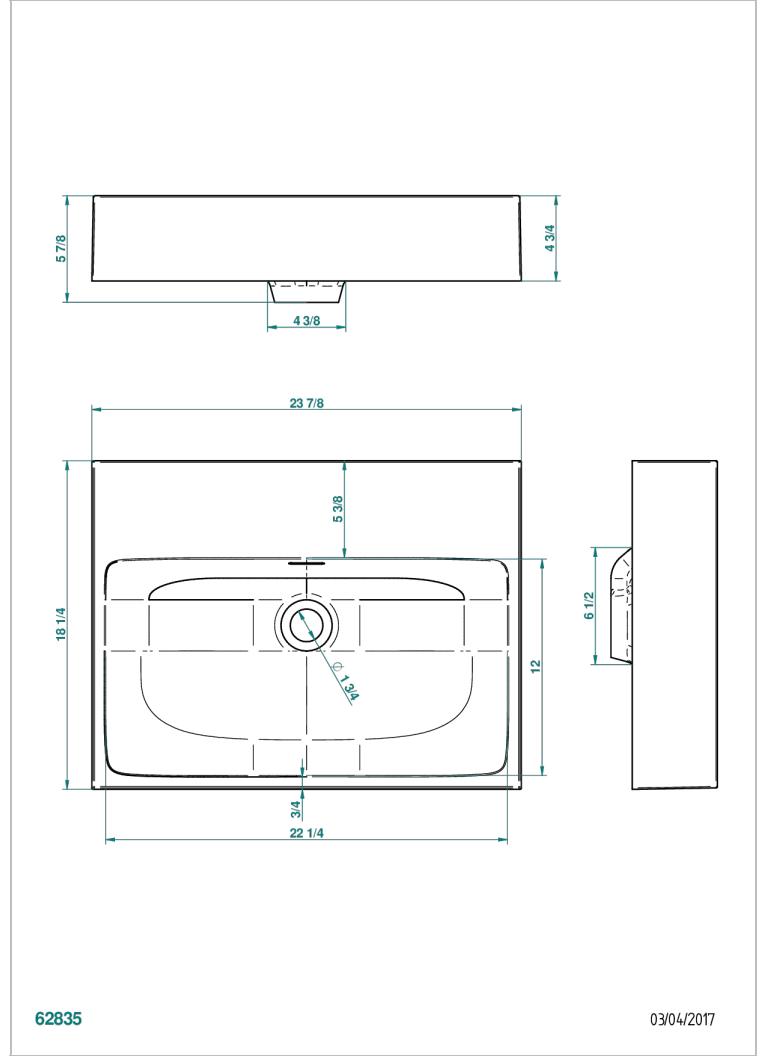

BASIN

B13-V500

Fillmore on counter basin 60,5 x 46 x 12 cm, delivered without waste

CHARACTERISTIC

- Basin
- Fillmore on counter basin 60,5 x 46 x 12 cm, delivered without waste

AVAILABLE FINITIONS

- Matt white - AS2
- Textured metallization Bronze, matt white inside - EA2