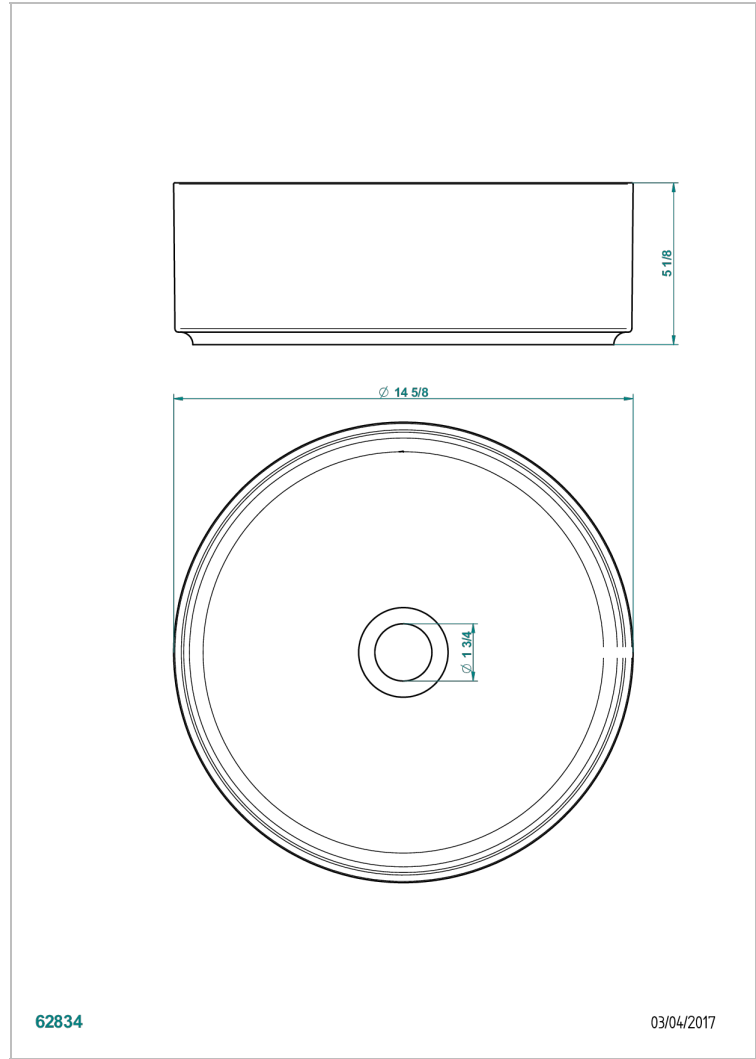

BASIN

B13-V523

Shade round on counter basin Ø 37 cm, delivered without waste

62834

03/04/2017

CHARACTERISTIC

- Basin
- Shade round on counter basin Ø 37 cm, delivered without waste

AVAILABLE FINITIONS

- Glossy white - AS1
- Matt white - AS2
- Oxyded metallization bronze, matt white inside - FA2
- Oxyded metallization tin, matt white inside - FA4
- Textured metallization Bronze, matt white inside - EA2