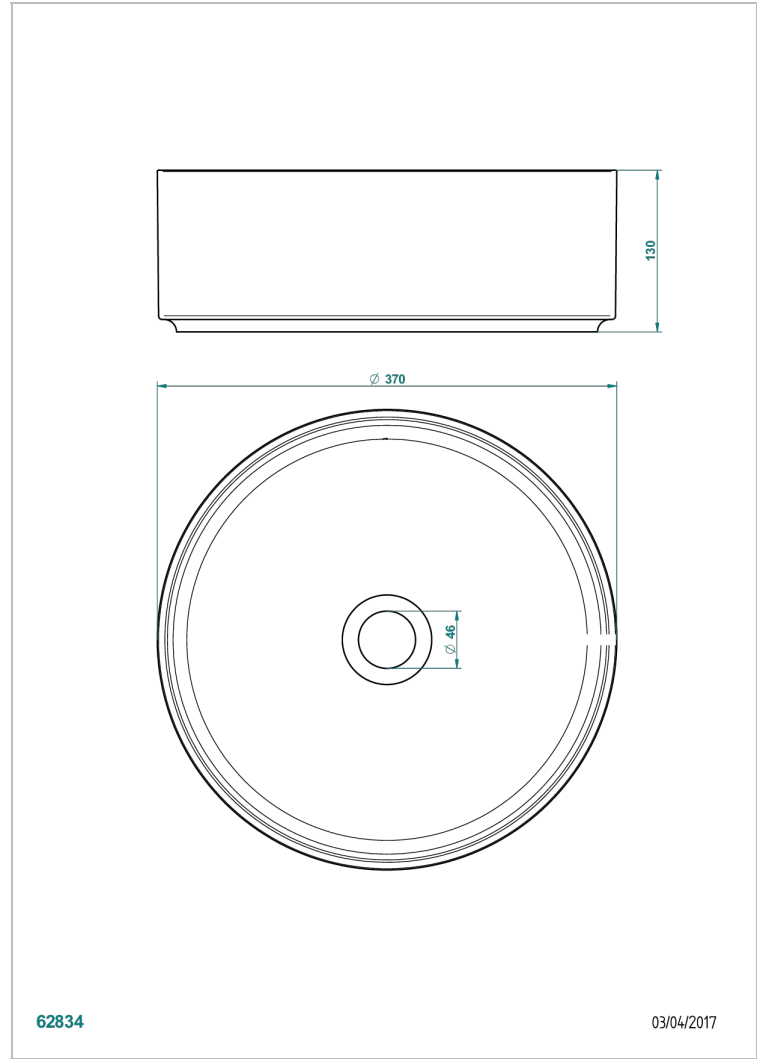

# BASIN

B13-V523

Shade round on counter basin Ø 37 cm, delivered without waste

62834

03/04/2017

## CHARACTERISTIC

- Basin
- Shade round on counter basin Ø 37 cm, delivered without waste