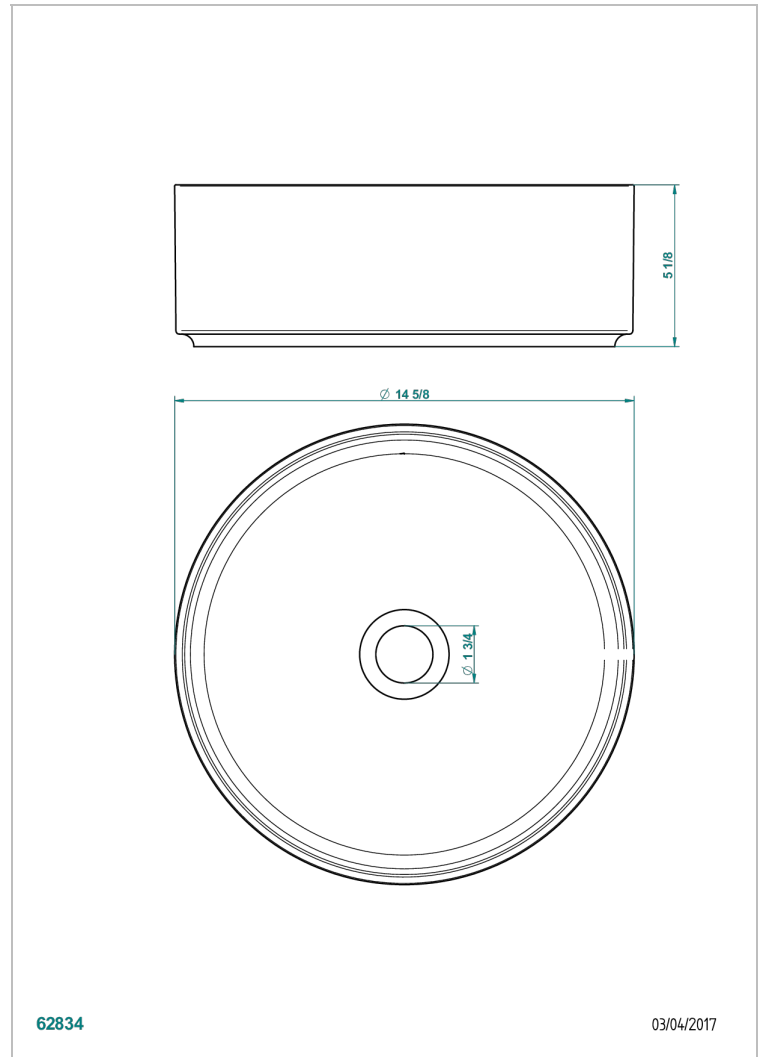

BASIN

B13-V523

Shade round on counter basin Ø 37 cm, delivered without waste

62834

03/04/2017

CHARACTERISTIC

- Basin
- Shade round on counter basin Ø 37 cm, delivered without waste

AVAILABLE FINITIONS

- Glossy white - AS1
- Matt white - AS2
- Oxyded metallization bronze, matt white inside - FA2
- Oxyded metallization tin, matt white inside - FA4
- Textured metallization Bronze, matt white inside - EA2