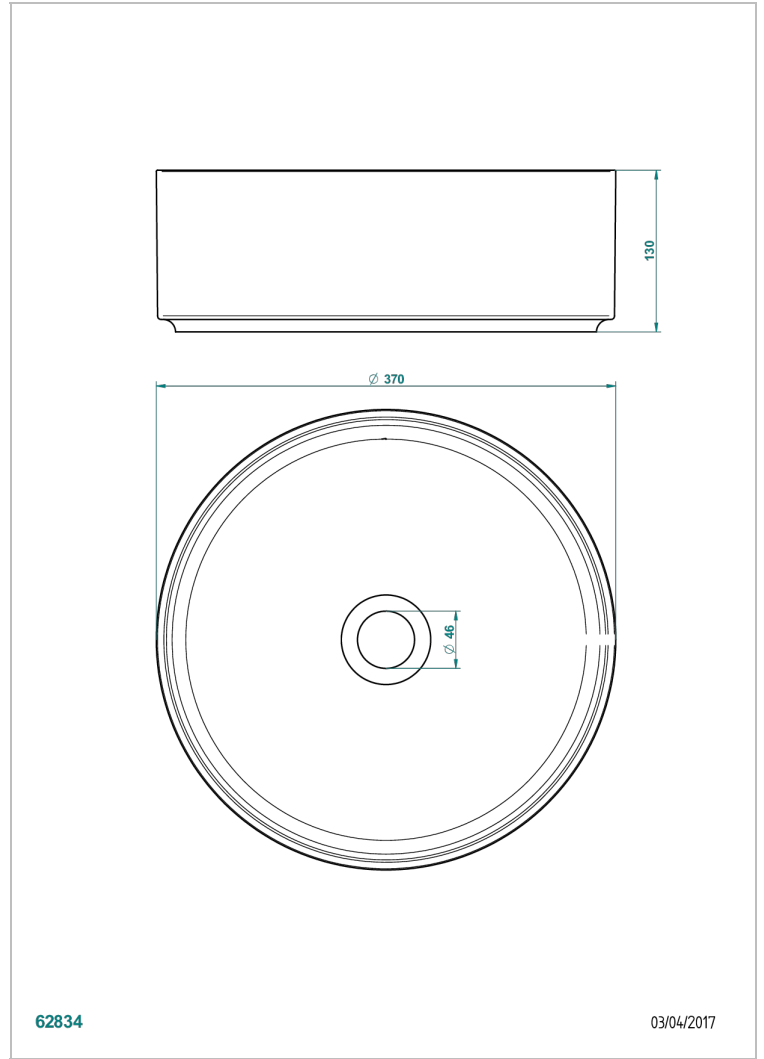

# BASIN

B13-V523

Shade round on counter basin Ø 37 cm, delivered without waste

62834

03/04/2017

## CHARACTERISTIC

- Basin
- Shade round on counter basin Ø 37 cm, delivered without waste