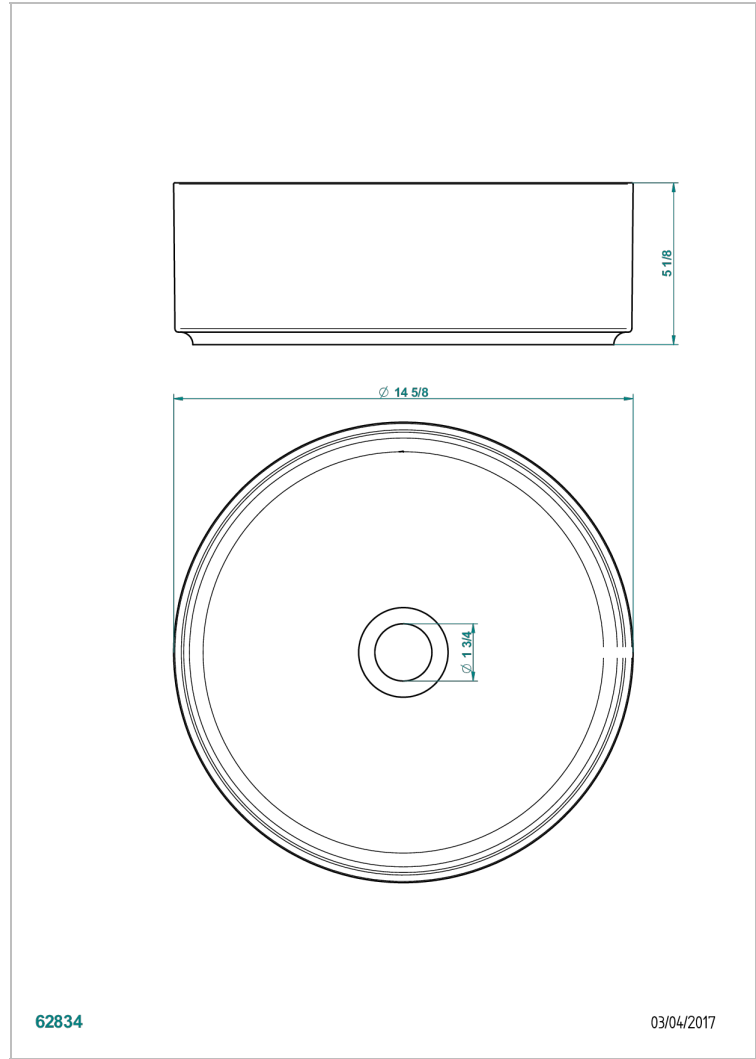

# BASIN

B13-V523

Shade round on counter basin Ø 37 cm, delivered without waste

62834

03/04/2017

## CHARACTERISTIC

- Basin
- Shade round on counter basin Ø 37 cm, delivered without waste