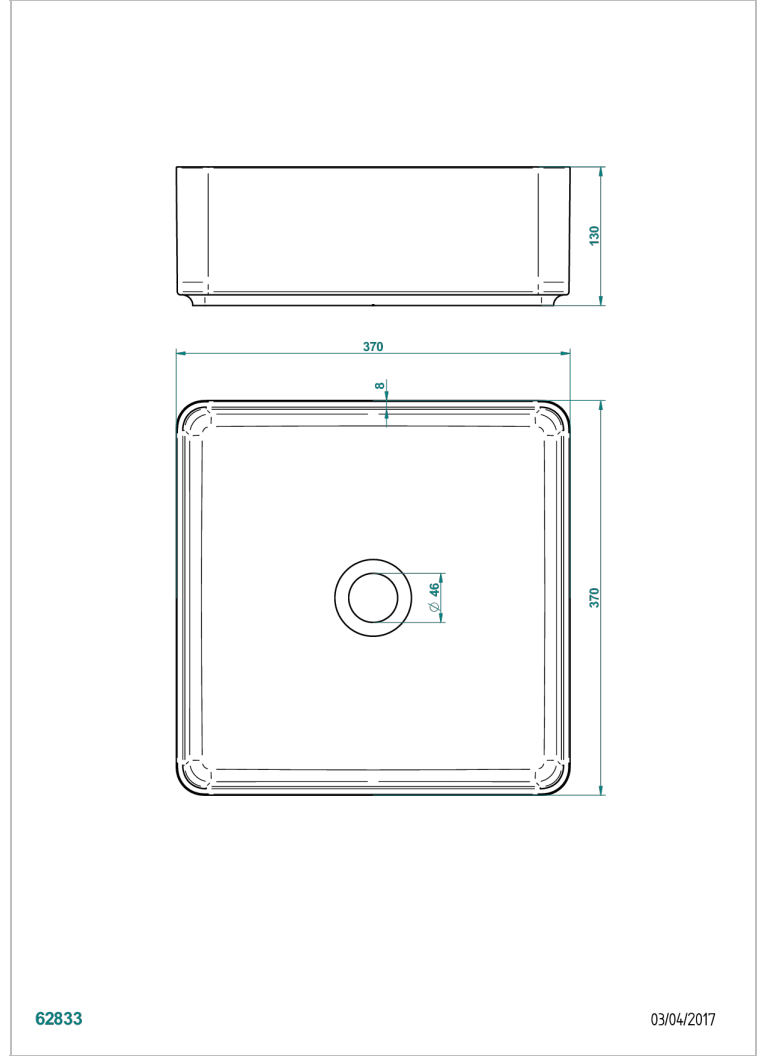

BASIN

B13-V521

Shade square on counter basin 37 x 37 x 13 cm, delivered without waste

62833

03/04/2017

CHARACTERISTIC

- Basin
- Shade square on counter basin 37 x 37 x 13 cm, delivered without waste

AVAILABLE FINITIONS