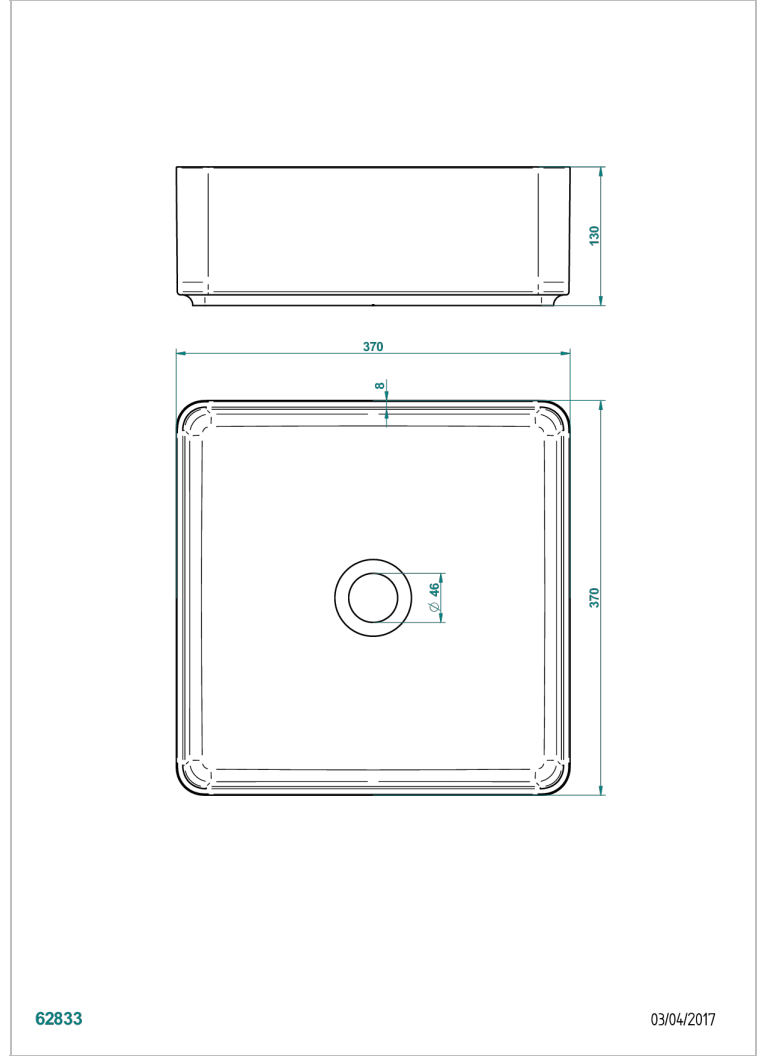

# BASIN

B13-V521

Shade square on counter basin 37 x 37 x 13 cm, delivered without waste

62833

03/04/2017

## CHARACTERISTIC

- Basin
- Shade square on counter basin 37 x 37 x 13 cm, delivered without waste