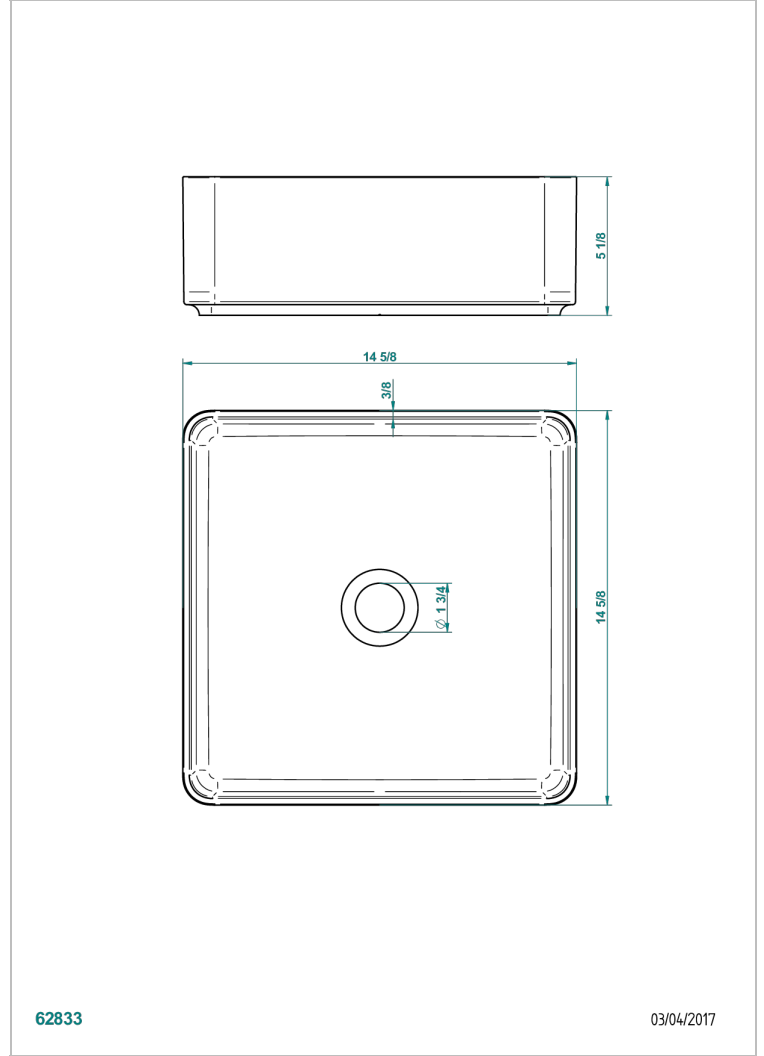

BASIN

B13-V521

Shade square on counter basin 37 x 37 x 13 cm, delivered without waste

62833

03/04/2017

CHARACTERISTIC

- Basin
- Shade square on counter basin 37 x 37 x 13 cm, delivered without waste

AVAILABLE FINITIONS