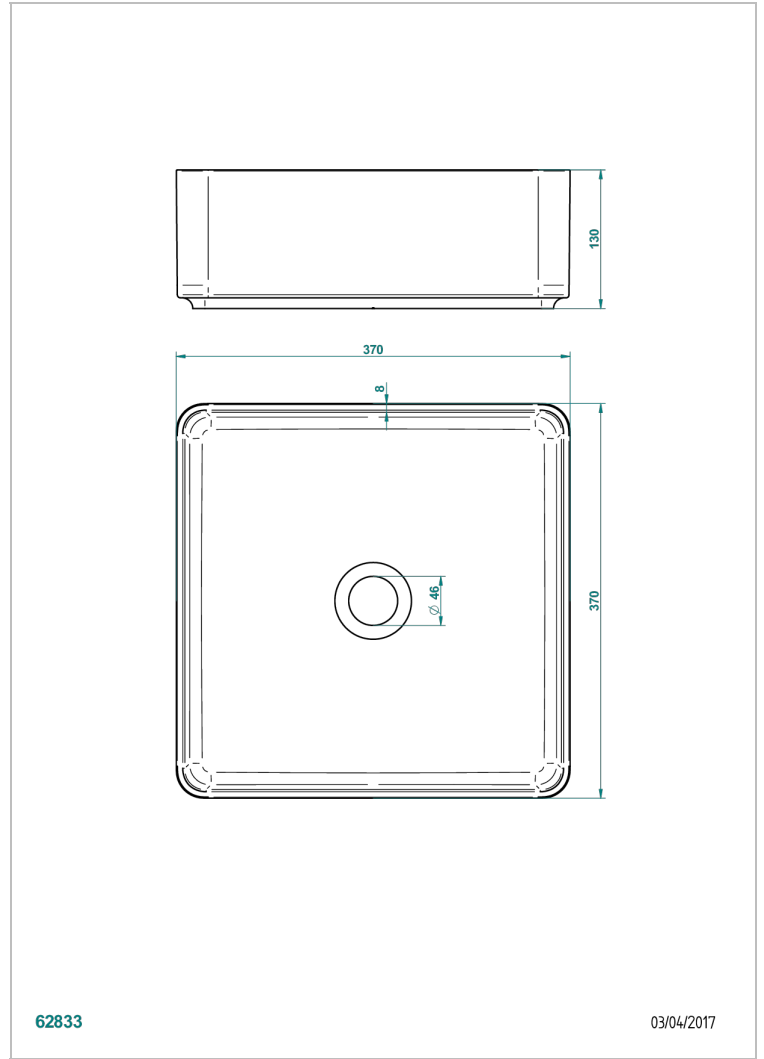

BASIN

B13-V521

Shade square on counter basin 37 x 37 x 13 cm, delivered without waste

62833

03/04/2017

CHARACTERISTIC

- Basin
- Shade square on counter basin 37 x 37 x 13 cm, delivered without waste

AVAILABLE FINITIONS