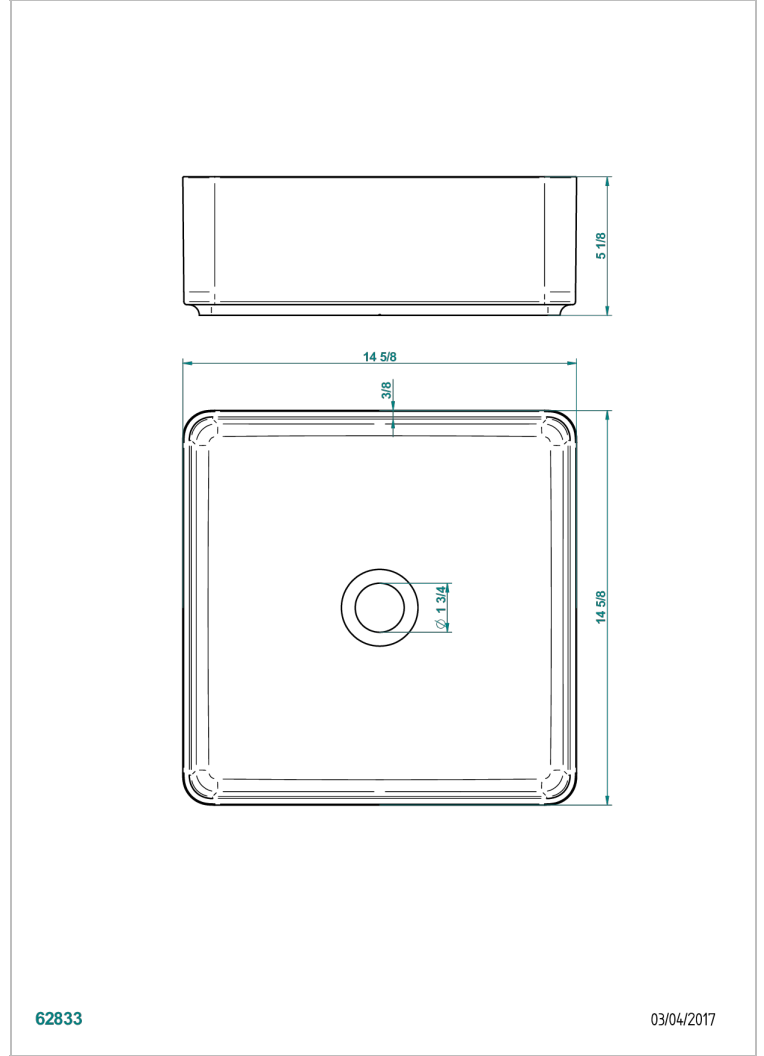

# BASIN

B13-V521

Shade square on counter basin 37 x 37 x 13 cm, delivered without waste

62833

03/04/2017

## CHARACTERISTIC

- Basin
- Shade square on counter basin 37 x 37 x 13 cm, delivered without waste