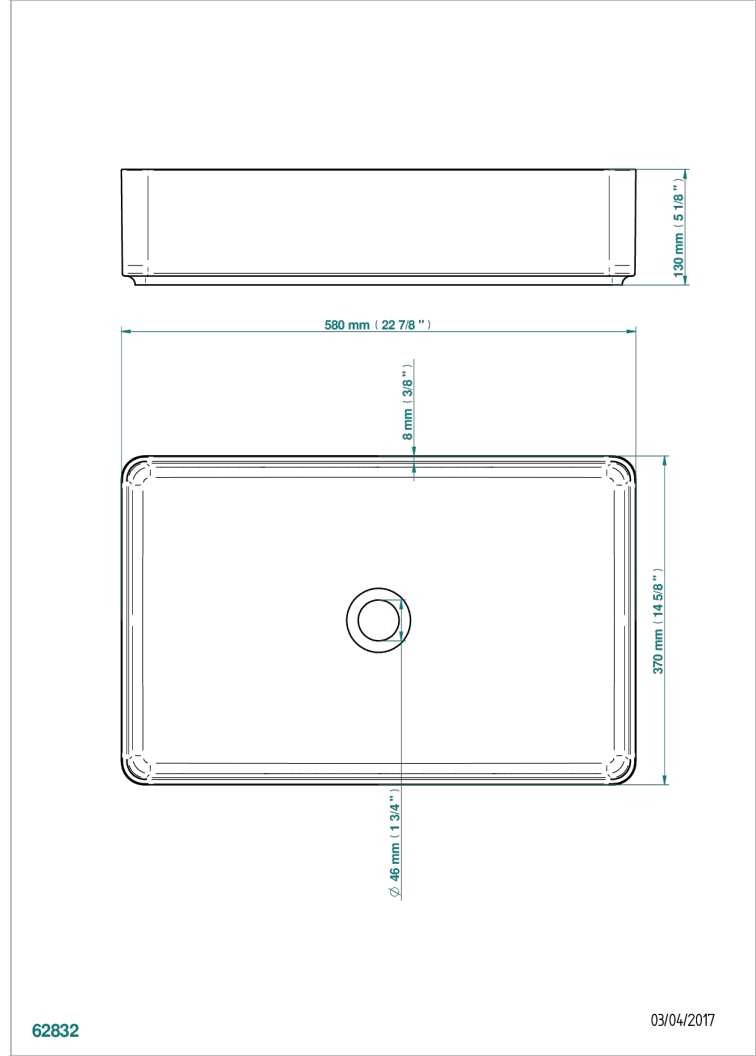

BASIN

B13-V520

Shade rectangular on counter basin 58 x 37 x 13 cm cm, delivered without waste

CHARACTERISTIC

- Basin
- Shade rectangular on counter basin 58 x 37 x 13 cm cm, delivered without waste

AVAILABLE FINITIONS