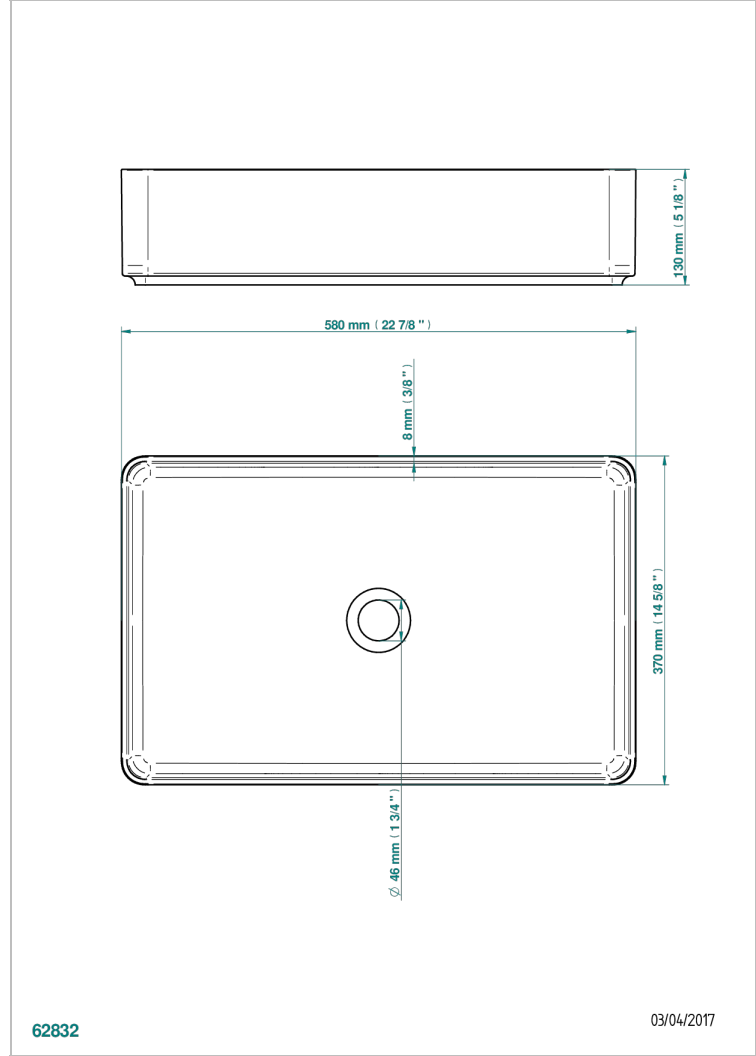

# BASIN

B13-V520

Shade rectangular on counter basin 58 x 37 x 13 cm cm, delivered without waste

62832

03/04/2017

## CHARACTERISTIC

- Basin
- Shade rectangular on counter basin 58 x 37 x 13 cm cm, delivered without waste