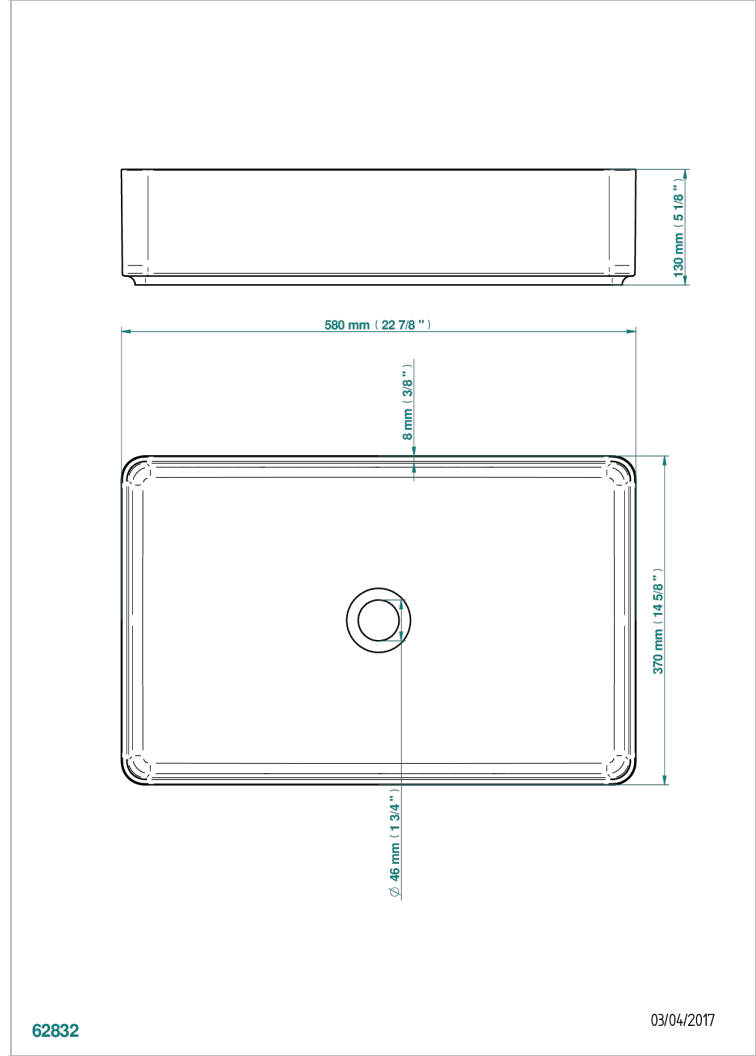

# BASIN

B13-V520

Shade rectangular on counter basin 58 x 37 x 13 cm cm, delivered without waste

## CHARACTERISTIC

- Basin
- Shade rectangular on counter basin 58 x 37 x 13 cm cm, delivered without waste